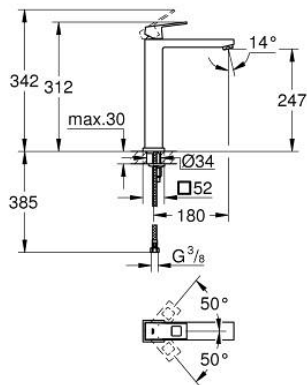

23 406 AL0 EUROCUBE SINGLE-LEVER BASIN MIXER 1/2" XL-SIZE

PRODUCT DESCRIPTION

- Colour: brushed hard graphite
- single hole installation
- metal lever
- for free-standing basins
- GROHE SilkMove 28 mm ceramic cartridge
- temperature limiter
- GROHE LongLife finish
- GROHE EcoJoy - less water, perfect flow
- maximum flow rate (at 3 bar): 5 l/min
- GROHE FastFixation Plus installation system
- smooth body
- flexible connection hoses
- min. recommended pressure 1.0 bar

23 406 AL0 EUROCUBE SINGLE-LEVER BASIN MIXER 1/2" XL-SIZE

SPARE PARTS

- 1: Lever (Spare part-nr. 46786AL0)
 - 2: retaining ring (Spare part-nr. 46715000)
 - 3: Cartridge (Spare part-nr. 46580000)
 - 4: Mousseur (Spare part-nr. 48159AL0)
 - 5: Shank mounting kit (Spare part-nr. 46645000)
 - 6: Mounting wrench (Spare part-nr. 19017000)*
- * Optional accessories