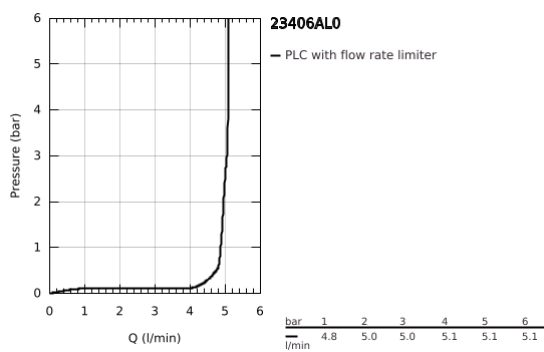

23 406 AL0 EUROCUBE SINGLE-LEVER BASIN MIXER 1/2" XL-SIZE

PRODUCT DESCRIPTION

- Colour: brushed hard graphite
- single hole installation
- metal lever
- for free-standing basins
- GROHE SilkMove 28 mm ceramic cartridge
- temperature limiter
- GROHE LongLife finish
- GROHE EcoJoy - less water, perfect flow
- maximum flow rate (at 3 bar): 5 l/min
- GROHE FastFixation Plus installation system
- smooth body
- flexible connection hoses
- min. recommended pressure 1.0 bar

23 406 AL0 EUROCUBE SINGLE-LEVER BASIN MIXER 1/2" XL-SIZE

SPARE PARTS

- 1: Lever (Spare part-nr. 46786AL0)
 - 2: retaining ring (Spare part-nr. 46715000)
 - 3: Cartridge (Spare part-nr. 46580000)
 - 4: Mousseur (Spare part-nr. 48159AL0)
 - 5: Shank mounting kit (Spare part-nr. 46645000)
 - 6: Mounting wrench (Spare part-nr. 19017000)*
- * Optional accessories