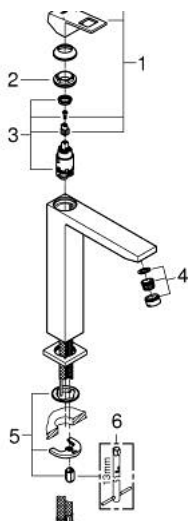

23 406 AL0 EUROCUBE SINGLE-LEVER BASIN MIXER 1/2" XL-SIZE

PRODUCT DESCRIPTION

- Colour: brushed hard graphite
- single hole installation
- metal lever
- for free-standing basins
- GROHE SilkMove 28 mm ceramic cartridge
- temperature limiter
- GROHE LongLife finish
- GROHE EcoJoy - less water, perfect flow
- maximum flow rate (at 3 bar): 5 l/min
- GROHE FastFixation Plus installation system
- smooth body
- flexible connection hoses
- min. recommended pressure 1.0 bar

23 406 AL0 EUROCUBE SINGLE-LEVER BASIN MIXER 1/2" XL-SIZE

SPARE PARTS

- 1: Lever (Spare part-nr. 46786AL0)
 - 2: retaining ring (Spare part-nr. 46715000)
 - 3: Cartridge (Spare part-nr. 46580000)
 - 4: Mousseur (Spare part-nr. 48159AL0)
 - 5: Shank mounting kit (Spare part-nr. 46645000)
 - 6: Mounting wrench (Spare part-nr. 19017000)*
- * Optional accessories