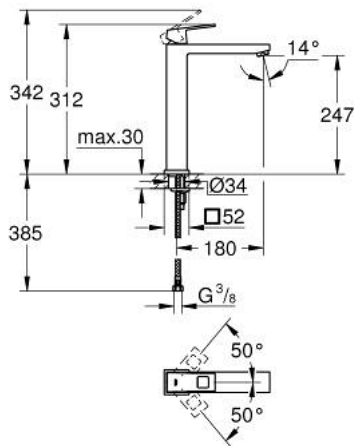

23 406 AL0 EUROCUBE SINGLE-LEVER BASIN MIXER 1/2" XL-SIZE

PRODUCT DESCRIPTION

- Tyc: brushed hard graphite
- single hole installation
- metal lever
- for free-standing basins
- GROHE SilkMove 28 mm ceramic cartridge
- temperature limiter
- GROHE LongLife finish
- GROHE EcoJoy - Less water, perfect flow
- maximum flow rate (at 3 bar): 5 l/min
- GROHE FastFixation Plus installation system
- smooth body
- flexible connection hoses
- min. recommended pressure 1.0 bar

23 406 AL0 **EUROCUBE SINGLE-LEVER BASIN MIXER 1/2"**
XL-SIZE

SPARE PARTS

- 1: Lever (Spare part-nr. 46786AL0)
 - 2: Fitting ring (Spare part-nr. 46715000)
 - 3: Cartridge (Spare part-nr. 46580000)
 - 4: Mousseur (Spare part-nr. 48159AL0)
 - 5: Shank mounting kit (Spare part-nr. 46645000)
 - 6: Mounting wrench (Spare part-nr. 19017000)*
- * Optional accessories