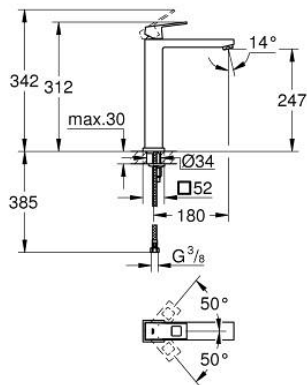

23 406 DC0 EUROCUBE SINGLE-LEVER BASIN MIXER 1/2" XL-SIZE

PRODUCT DESCRIPTION

- Colour: supersteel
- single hole installation
- metal lever
- for free-standing basins
- GROHE SilkMove 28 mm ceramic cartridge
- temperature limiter
- GROHE LongLife finish
- GROHE EcoJoy - less water, perfect flow
- maximum flow rate (at 3 bar): 5 l/min
- GROHE FastFixation Plus installation system
- smooth body
- flexible connection hoses
- min. recommended pressure 1.0 bar

23 406 DC0 EUROCUBE SINGLE-LEVER BASIN MIXER 1/2" XL-SIZE

SPARE PARTS

- 1: Lever (Spare part-nr. 46786DC0)
 - 2: retaining ring (Spare part-nr. 46715000)
 - 3: Cartridge (Spare part-nr. 46580000)
 - 4: Mousseur (Spare part-nr. 48159DC0)
 - 5: Shank mounting kit (Spare part-nr. 46645000)
 - 6: Mounting wrench (Spare part-nr. 19017000)*
- * Optional accessories