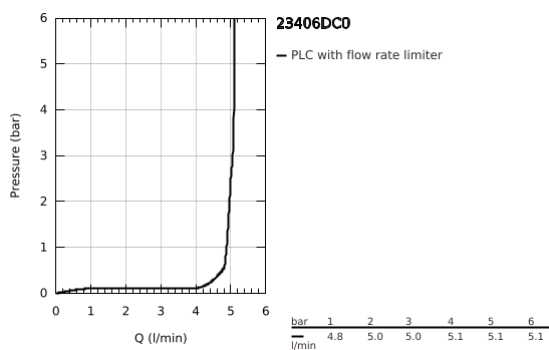

23 406 DC0 EUROCUBE SINGLE-LEVER BASIN MIXER 1/2" XL-SIZE

PRODUCT DESCRIPTION

- Colour: supersteel
- single hole installation
- metal lever
- for free-standing basins
- GROHE SilkMove 28 mm ceramic cartridge
- temperature limiter
- GROHE LongLife finish
- GROHE EcoJoy - less water, perfect flow
- maximum flow rate (at 3 bar): 5 l/min
- GROHE FastFixation Plus installation system
- smooth body
- flexible connection hoses
- min. recommended pressure 1.0 bar

23 406 DC0 EUROCUBE SINGLE-LEVER BASIN MIXER 1/2" XL-SIZE

SPARE PARTS

- 1: Lever (Spare part-nr. 46786DC0)
 - 2: retaining ring (Spare part-nr. 46715000)
 - 3: Cartridge (Spare part-nr. 46580000)
 - 4: Mousseur (Spare part-nr. 48159DC0)
 - 5: Shank mounting kit (Spare part-nr. 46645000)
 - 6: Mounting wrench (Spare part-nr. 19017000)*
- * Optional accessories