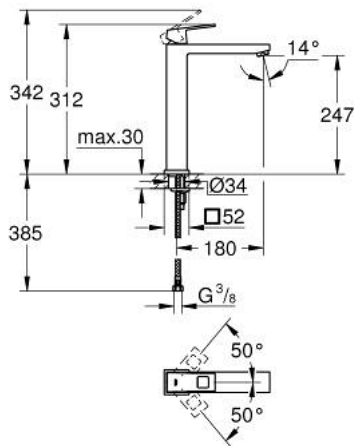

23 406 DC0 EUROCUBE SINGLE-LEVER BASIN MIXER 1/2" XL-SIZE

PRODUCT DESCRIPTION

- Tyc: supersteel
- single hole installation
- metal lever
- for free-standing basins
- GROHE SilkMove 28 mm ceramic cartridge
- temperature limiter
- GROHE LongLife finish
- GROHE EcoJoy - Less water, perfect flow
- maximum flow rate (at 3 bar): 5 l/min
- GROHE FastFixation Plus installation system
- smooth body
- flexible connection hoses
- min. recommended pressure 1.0 bar

23 406 DC0 **EUROCUBE SINGLE-LEVER BASIN MIXER 1/2"**
XL-SIZE

SPARE PARTS

- 1: Lever (Spare part-nr. 46786DC0)
 - 2: Fitting ring (Spare part-nr. 46715000)
 - 3: Cartridge (Spare part-nr. 46580000)
 - 4: Mousseur (Spare part-nr. 48159DC0)
 - 5: Shank mounting kit (Spare part-nr. 46645000)
 - 6: Mounting wrench (Spare part-nr. 19017000)*
- * Optional accessories