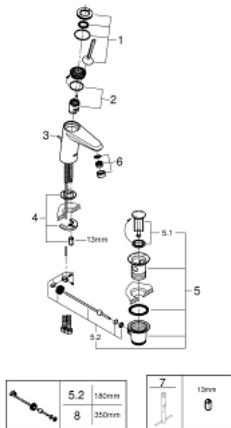

23 425 000 **EURODISC JOY BASIN MIXER 1/2"**
S-SIZE

PRODUCT DESCRIPTION

- Colour: chrome
- single hole installation
- metal lever
- GROHE FeatherControl Joystick cartridge
- GROHE LongLife finish
- GROHE EcoJoy - less water, perfect flow
- maximum flow rate (at 3 bar): 5 l/min
- SpeedClean mousseur
- GROHE FastFixation Plus installation system
- pop-up waste set 1 1/4"
- flexible connection hoses
- min. recommended pressure 1.0 bar

23 425 000 **EURODISC JOY BASIN MIXER 1/2"**
S-SIZE

SPARE PARTS

- 1: Lever (Spare part-nr. 46906000)
- 2: Cartridge (Spare part-nr. 46907000)
- 3: Pop-up rod (Spare part-nr. 46739000)
- 4: Shank mounting kit (Spare part-nr. 46645000)
- 5: Waste set 1 1/4" (Spare part-nr. 28910000)
- 5.1: Plug (Spare part-nr. 07182000)
- 5.2: Eccentric rod (Spare part-nr. 07052000)
- 6: Mousseur (Spare part-nr. 48159000)
- 7: Mounting wrench (Spare part-nr. 19017000)*
- 8: Eccentric rod (Spare part-nr. 07341000)*