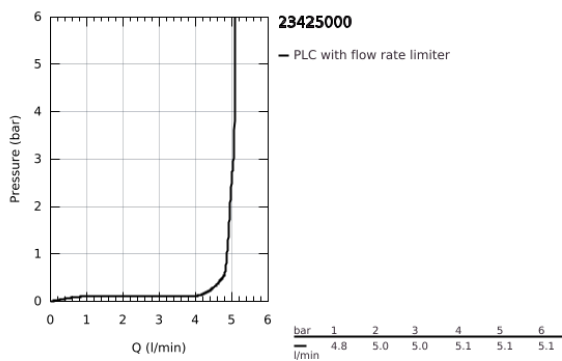

23 425 000 **EURODISC JOY BASIN MIXER 1/2"**
S-SIZE

PRODUCT DESCRIPTION

- Colour: chrome
- single hole installation
- metal lever
- GROHE FeatherControl Joystick cartridge
- GROHE LongLife finish
- GROHE EcoJoy - less water, perfect flow
- maximum flow rate (at 3 bar): 5 l/min
- SpeedClean mousseur
- GROHE FastFixation Plus installation system
- pop-up waste set 1 1/4"
- flexible connection hoses
- min. recommended pressure 1.0 bar

23 425 000 **EURODISC JOY BASIN MIXER 1/2"**
S-SIZE

SPARE PARTS

- 1: Lever (Spare part-nr. 46906000)
- 2: Cartridge (Spare part-nr. 46907000)
- 3: Pop-up rod (Spare part-nr. 46739000)
- 4: Shank mounting kit (Spare part-nr. 46645000)
- 5: Waste set 1 1/4" (Spare part-nr. 28910000)
- 5.1: Plug (Spare part-nr. 07182000)
- 5.2: Eccentric rod (Spare part-nr. 07052000)
- 6: Mousseur (Spare part-nr. 48159000)
- 7: Mounting wrench (Spare part-nr. 19017000)*
- 8: Eccentric rod (Spare part-nr. 07341000)*