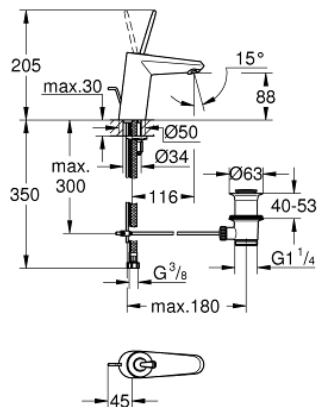

23 425 000 **EURODISC JOY BASIN MIXER 1/2"**
S-SIZE

PRODUCT DESCRIPTION

- Colour: chrome
- single hole installation
- metal lever
- GROHE FeatherControl Joystick cartridge
- GROHE LongLife finish
- GROHE EcoJoy - less water, perfect flow
- maximum flow rate (at 3 bar): 5 l/min
- SpeedClean mousseur
- GROHE FastFixation Plus installation system
- pop-up waste set 1 1/4"
- flexible connection hoses
- min. recommended pressure 1.0 bar

23 425 000 **EURODISC JOY BASIN MIXER 1/2"**
S-SIZE

SPARE PARTS

- 1: Lever (Spare part-nr. 46906000)
- 2: Cartridge (Spare part-nr. 46907000)
- 3: Pop-up rod (Spare part-nr. 46739000)
- 4: Shank mounting kit (Spare part-nr. 46645000)
- 5: Waste set 1 1/4" (Spare part-nr. 28910000)
- 5.1: Plug (Spare part-nr. 07182000)
- 5.2: Eccentric rod (Spare part-nr. 07052000)
- 6: Mousseur (Spare part-nr. 48159000)
- 7: Mounting wrench (Spare part-nr. 19017000)*
- 8: Eccentric rod (Spare part-nr. 07341000)*