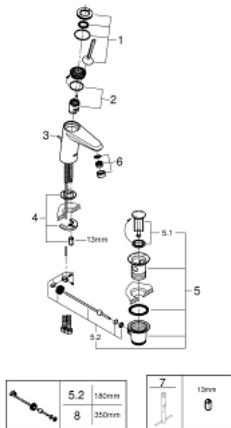

23 425 000 **EURODISC JOY BASIN MIXER 1/2"**
S-SIZE

PRODUCT DESCRIPTION

- Tyc: Chrome
- single hole installation
- metal lever
- GROHE FeatherControl Joystick cartridge
- GROHE LongLife finish
- GROHE EcoJoy - Less water, perfect flow
- maximum flow rate (at 3 bar): 5 l/min
- SpeedClean mousseur
- GROHE FastFixation Plus installation system
- pop-up waste set 1 1/4"
- flexible connection hoses
- min. recommended pressure 1.0 bar

23 425 000 **EURODISC JOY BASIN MIXER 1/2"**
S-SIZE

SPARE PARTS

- 1: Lever (Spare part-nr. 46906000)
- 2: Cartridge (Spare part-nr. 46907000)
- 3: Pop-up rod (Spare part-nr. 46739000)
- 4: Shank mounting kit (Spare part-nr. 46645000)
- 5: Waste set 1 1/4" (Spare part-nr. 28910000)
- 5.1: Plug (Spare part-nr. 07182000)
- 5.2: Eccentric rod (Spare part-nr. 07052000)
- 6: Mousseur (Spare part-nr. 48159000)
- 7: Mounting wrench (Spare part-nr. 19017000)*
- 8: Eccentric rod (Spare part-nr. 07341000)*