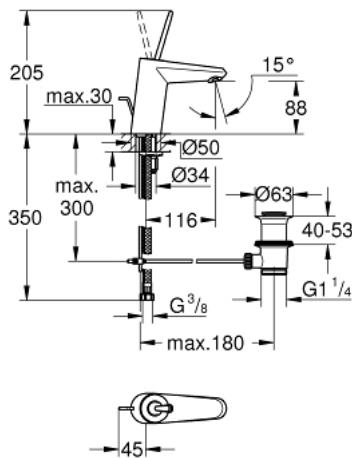

23 425 000 **EURODISC JOY BASIN MIXER 1/2"**
S-SIZE

PRODUCT DESCRIPTION

- Tyc: Chrome
- single hole installation
- metal lever
- GROHE FeatherControl Joystick cartridge
- GROHE LongLife finish
- GROHE EcoJoy - Less water, perfect flow
- maximum flow rate (at 3 bar): 5 l/min
- SpeedClean mousseur
- GROHE FastFixation Plus installation system
- pop-up waste set 1 1/4"
- flexible connection hoses
- min. recommended pressure 1.0 bar

23 425 000 **EURODISC JOY BASIN MIXER 1/2"**
S-SIZE

SPARE PARTS

- 1: Lever (Spare part-nr. 46906000)
- 2: Cartridge (Spare part-nr. 46907000)
- 3: Pop-up rod (Spare part-nr. 46739000)
- 4: Shank mounting kit (Spare part-nr. 46645000)
- 5: Waste set 1 1/4" (Spare part-nr. 28910000)
- 5.1: Plug (Spare part-nr. 07182000)
- 5.2: Eccentric rod (Spare part-nr. 07052000)
- 6: Mousseur (Spare part-nr. 48159000)
- 7: Mounting wrench (Spare part-nr. 19017000)*
- 8: Eccentric rod (Spare part-nr. 07341000)*