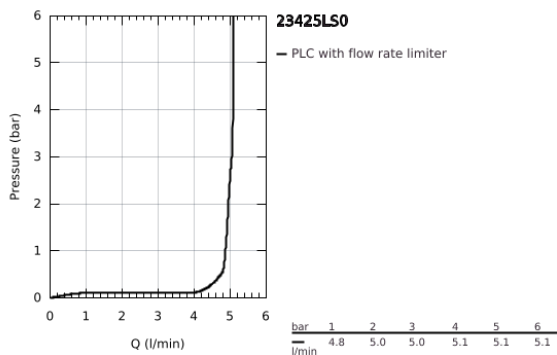

23 425 LS0 **EURODISC JOY BASIN MIXER 1/2"**
S-SIZE

PRODUCT DESCRIPTION

- Colour: moon white/chrome
- single hole installation
- metal lever
- GROHE FeatherControl Joystick cartridge
- GROHE LongLife finish
- GROHE EcoJoy - less water, perfect flow
- GROHE SpeedClean mousseur 5.7 l/min
- GROHE FastFixation Plus installation system
- pop-up waste set 1 1/4"
- flexible connection hoses
- min. recommended pressure 1.0 bar

23 425 LS0 EURODISC JOY BASIN MIXER 1/2" S-SIZE

SPARE PARTS

- 1: Lever (Spare part-nr. 46906LS0)
- 2: Cartridge (Spare part-nr. 46907000)
- 3: Pop-up rod (Spare part-nr. 46739000)
- 4: Shank mounting kit (Spare part-nr. 46645000)
- 5: Waste set 1 1/4" (Spare part-nr. 28910000)
- 5.1: Plug (Spare part-nr. 07182000)
- 5.2: Eccentric rod (Spare part-nr. 07052000)
- 6: Mousseur (Spare part-nr. 48159000)
- 7: Mounting wrench (Spare part-nr. 19017000)*
- 8: Eccentric rod (Spare part-nr. 07341000)*