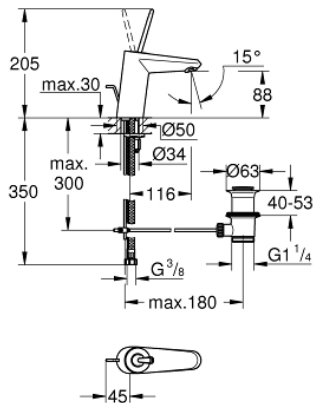

23 425 LS0 **EURODISC JOY BASIN MIXER 1/2"**
S-SIZE

PRODUCT DESCRIPTION

- Colour: moon white/chrome
- single hole installation
- metal lever
- GROHE FeatherControl Joystick cartridge
- GROHE LongLife finish
- GROHE EcoJoy - less water, perfect flow
- GROHE SpeedClean mousseur 5.7 l/min
- GROHE FastFixation Plus installation system
- pop-up waste set 1 1/4"
- flexible connection hoses
- min. recommended pressure 1.0 bar

23 425 LS0 EURODISC JOY BASIN MIXER 1/2" S-SIZE

SPARE PARTS

- 1: Lever (Spare part-nr. 46906LS0)
- 2: Cartridge (Spare part-nr. 46907000)
- 3: Pop-up rod (Spare part-nr. 46739000)
- 4: Shank mounting kit (Spare part-nr. 46645000)
- 5: Waste set 1 1/4" (Spare part-nr. 28910000)
- 5.1: Plug (Spare part-nr. 07182000)
- 5.2: Eccentric rod (Spare part-nr. 07052000)
- 6: Mousseur (Spare part-nr. 48159000)
- 7: Mounting wrench (Spare part-nr. 19017000)*
- 8: Eccentric rod (Spare part-nr. 07341000)*