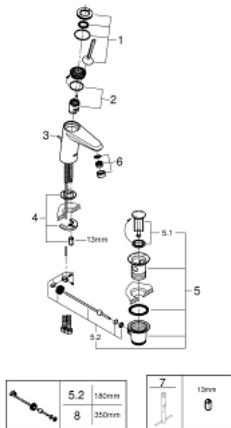

23 425 LS0 **EURODISC JOY BASIN MIXER 1/2"**
S-SIZE

PRODUCT DESCRIPTION

- Colour: moon white/chrome
- single hole installation
- metal lever
- GROHE FeatherControl Joystick cartridge
- GROHE LongLife finish
- GROHE EcoJoy - less water, perfect flow
- GROHE SpeedClean mousseur 5.7 l/min
- GROHE FastFixation Plus installation system
- pop-up waste set 1 1/4"
- flexible connection hoses
- min. recommended pressure 1.0 bar

23 425 LS0 EURODISC JOY BASIN MIXER 1/2" S-SIZE

SPARE PARTS

- 1: Lever (Spare part-nr. 46906LS0)
- 2: Cartridge (Spare part-nr. 46907000)
- 3: Pop-up rod (Spare part-nr. 46739000)
- 4: Shank mounting kit (Spare part-nr. 46645000)
- 5: Waste set 1 1/4" (Spare part-nr. 28910000)
- 5.1: Plug (Spare part-nr. 07182000)
- 5.2: Eccentric rod (Spare part-nr. 07052000)
- 6: Mousseur (Spare part-nr. 48159000)
- 7: Mounting wrench (Spare part-nr. 19017000)*
- 8: Eccentric rod (Spare part-nr. 07341000)*