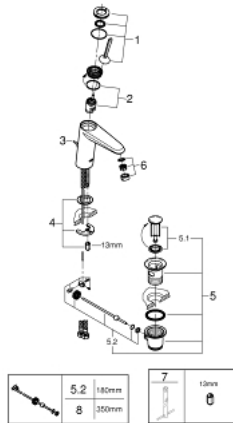

23 427 000 **EURODISC JOY BASIN MIXER 1/2"**
M-SIZE

PRODUCT DESCRIPTION

- Colour: chrome
- single hole installation
- metal lever
- GROHE FeatherControl Joystick cartridge
- GROHE LongLife finish
- GROHE EcoJoy - less water, perfect flow
- maximum flow rate (at 3 bar): 5 l/min
- SpeedClean mousseur
- GROHE FastFixation Plus installation system
- pop-up waste set 1 1/4"
- flexible connection hoses
- min. recommended pressure 1.0 bar

23 427 000 **EURODISC JOY BASIN MIXER 1/2"**
M-SIZE

SPARE PARTS

- 1: Lever (Spare part-nr. 46906000)
- 2: Cartridge (Spare part-nr. 46907000)
- 3: Pop-up rod (Spare part-nr. 46739000)
- 4: Shank mounting kit (Spare part-nr. 46645000)
- 5: Waste set 1 1/4" (Spare part-nr. 28910000)
- 5.1: Plug (Spare part-nr. 07182000)
- 5.2: Eccentric rod (Spare part-nr. 07052000)
- 6: Mousseur (Spare part-nr. 48159000)
- 7: Mounting wrench (Spare part-nr. 19017000)*
- 8: Eccentric rod (Spare part-nr. 07341000)*