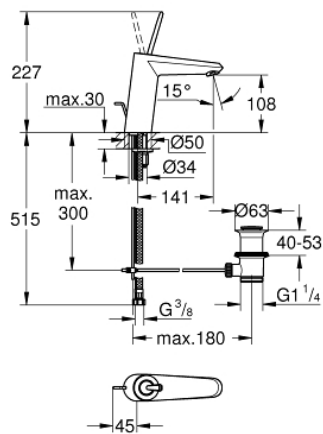

23 427 000 **EURODISC JOY BASIN MIXER 1/2"**
M-SIZE

PRODUCT DESCRIPTION

- Colour: chrome
- single hole installation
- metal lever
- GROHE FeatherControl Joystick cartridge
- GROHE LongLife finish
- GROHE EcoJoy - less water, perfect flow
- maximum flow rate (at 3 bar): 5 l/min
- SpeedClean mousseur
- GROHE FastFixation Plus installation system
- pop-up waste set 1 1/4"
- flexible connection hoses
- min. recommended pressure 1.0 bar

23 427 000 **EURODISC JOY BASIN MIXER 1/2"**
M-SIZE

SPARE PARTS

- 1: Lever (Spare part-nr. 46906000)
- 2: Cartridge (Spare part-nr. 46907000)
- 3: Pop-up rod (Spare part-nr. 46739000)
- 4: Shank mounting kit (Spare part-nr. 46645000)
- 5: Waste set 1 1/4" (Spare part-nr. 28910000)
- 5.1: Plug (Spare part-nr. 07182000)
- 5.2: Eccentric rod (Spare part-nr. 07052000)
- 6: Mousseur (Spare part-nr. 48159000)
- 7: Mounting wrench (Spare part-nr. 19017000)*
- 8: Eccentric rod (Spare part-nr. 07341000)*