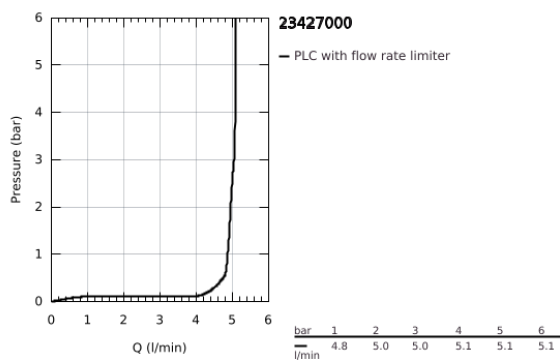

23 427 000 **EURODISC JOY BASIN MIXER 1/2"**
M-SIZE

PRODUCT DESCRIPTION

- Colour: chrome
- single hole installation
- metal lever
- GROHE FeatherControl Joystick cartridge
- GROHE LongLife finish
- GROHE EcoJoy - less water, perfect flow
- maximum flow rate (at 3 bar): 5 l/min
- SpeedClean mousseur
- GROHE FastFixation Plus installation system
- pop-up waste set 1 1/4"
- flexible connection hoses
- min. recommended pressure 1.0 bar

23 427 000 **EURODISC JOY BASIN MIXER 1/2"**
M-SIZE

SPARE PARTS

- 1: Lever (Spare part-nr. 46906000)
- 2: Cartridge (Spare part-nr. 46907000)
- 3: Pop-up rod (Spare part-nr. 46739000)
- 4: Shank mounting kit (Spare part-nr. 46645000)
- 5: Waste set 1 1/4" (Spare part-nr. 28910000)
- 5.1: Plug (Spare part-nr. 07182000)
- 5.2: Eccentric rod (Spare part-nr. 07052000)
- 6: Mousseur (Spare part-nr. 48159000)
- 7: Mounting wrench (Spare part-nr. 19017000)*
- 8: Eccentric rod (Spare part-nr. 07341000)*