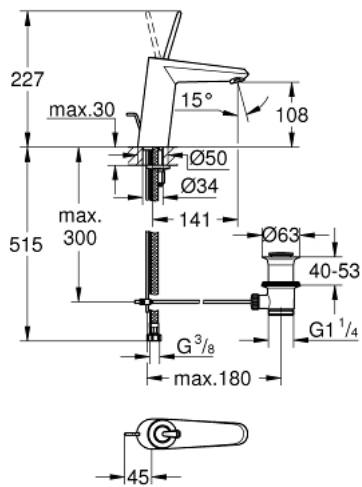

23 427 000 EURODISC JOY BASIN MIXER 1/2" M-SIZE

PRODUCT DESCRIPTION

- Tyc: Chrome
- single hole installation
- metal lever
- GROHE FeatherControl Joystick cartridge
- GROHE LongLife finish
- GROHE EcoJoy - Less water, perfect flow
- maximum flow rate (at 3 bar): 5 l/min
- SpeedClean mousseur
- GROHE FastFixation Plus installation system
- pop-up waste set 1 1/4"
- flexible connection hoses
- min. recommended pressure 1.0 bar

23 427 000 **EURODISC JOY BASIN MIXER 1/2"**
M-SIZE

SPARE PARTS

- 1: Lever (Spare part-nr. 46906000)
- 2: Cartridge (Spare part-nr. 46907000)
- 3: Pop-up rod (Spare part-nr. 46739000)
- 4: Shank mounting kit (Spare part-nr. 46645000)
- 5: Waste set 1 1/4" (Spare part-nr. 28910000)
- 5.1: Plug (Spare part-nr. 07182000)
- 5.2: Eccentric rod (Spare part-nr. 07052000)
- 6: Mousseur (Spare part-nr. 48159000)
- 7: Mounting wrench (Spare part-nr. 19017000)*
- 8: Eccentric rod (Spare part-nr. 07341000)*