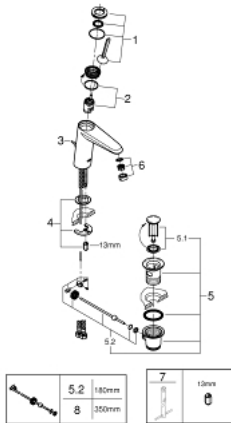

23 427 000 EURODISC JOY BASIN MIXER 1/2" M-SIZE

PRODUCT DESCRIPTION

- Tyc: Chrome
- single hole installation
- metal lever
- GROHE FeatherControl Joystick cartridge
- GROHE LongLife finish
- GROHE EcoJoy - Less water, perfect flow
- maximum flow rate (at 3 bar): 5 l/min
- SpeedClean mousseur
- GROHE FastFixation Plus installation system
- pop-up waste set 1 1/4"
- flexible connection hoses
- min. recommended pressure 1.0 bar

23 427 000 **EURODISC JOY BASIN MIXER 1/2"**
M-SIZE

SPARE PARTS

- 1: Lever (Spare part-nr. 46906000)
- 2: Cartridge (Spare part-nr. 46907000)
- 3: Pop-up rod (Spare part-nr. 46739000)
- 4: Shank mounting kit (Spare part-nr. 46645000)
- 5: Waste set 1 1/4" (Spare part-nr. 28910000)
- 5.1: Plug (Spare part-nr. 07182000)
- 5.2: Eccentric rod (Spare part-nr. 07052000)
- 6: Mousseur (Spare part-nr. 48159000)
- 7: Mounting wrench (Spare part-nr. 19017000)*
- 8: Eccentric rod (Spare part-nr. 07341000)*