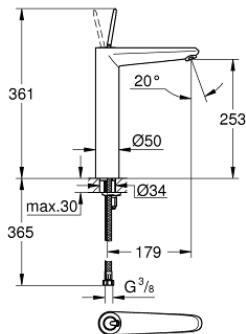

23 428 000 **EURODISC JOY SINGLE-LEVER BASIN MIXER 1/2" XL-SIZE**

**PRODUCT DESCRIPTION**

- Colour: chrome
- single hole installation
- metal lever
- for free-standing basins
- GROHE FeatherControl Joystick cartridge
- GROHE EcoJoy - less water, perfect flow
- maximum flow rate (at 3 bar): 5 l/min
- SpeedClean mousseur
- GROHE LongLife finish
- GROHE FastFixation Plus installation system
- smooth body
- flexible connection hoses
- min. recommended pressure 1.0 bar

## 23 428 000 EURODISC JOY SINGLE-LEVER BASIN MIXER 1/2" XL-SIZE

### SPARE PARTS

- 1: Lever (Spare part-nr. 46906000)
  - 2: Cartridge (Spare part-nr. 46907000)
  - 3: Shank mounting kit (Spare part-nr. 46645000)
  - 4: Mousseur (Spare part-nr. 48159000)
  - 5: Mounting wrench (Spare part-nr. 19017000)\*
- \* Optional accessories