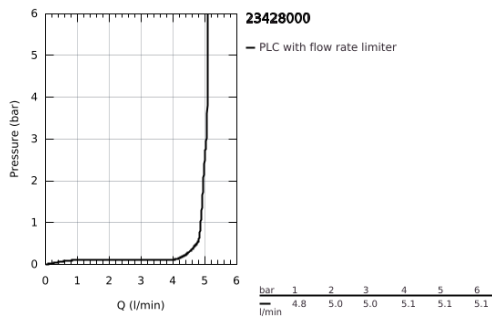

23 428 000 **EURODISC JOY SINGLE-LEVER BASIN MIXER 1/2" XL-SIZE**

**PRODUCT DESCRIPTION**

- Colour: chrome
- single hole installation
- metal lever
- for free-standing basins
- GROHE FeatherControl Joystick cartridge
- GROHE EcoJoy - less water, perfect flow
- maximum flow rate (at 3 bar): 5 l/min
- SpeedClean mousseur
- GROHE LongLife finish
- GROHE FastFixation Plus installation system
- smooth body
- flexible connection hoses
- min. recommended pressure 1.0 bar

## 23 428 000 EURODISC JOY SINGLE-LEVER BASIN MIXER 1/2" XL-SIZE