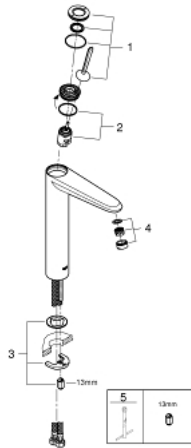

23 428 000 **EURODISC JOY SINGLE-LEVER BASIN MIXER 1/2"**  
**XL-SIZE**

**PRODUCT DESCRIPTION**

- Tyc: Chrome
- single hole installation
- metal lever
- for free-standing basins
- GROHE FeatherControl Joystick cartridge
- GROHE EcoJoy - Less water, perfect flow
- maximum flow rate (at 3 bar): 5 l/min
- SpeedClean mousseur
- GROHE LongLife finish
- GROHE FastFixation Plus installation system
- smooth body
- flexible connection hoses
- min. recommended pressure 1.0 bar

23 428 000 **EURODISC JOY SINGLE-LEVER BASIN MIXER 1/2"**  
**XL-SIZE**

**SPARE PARTS**

- 1: Lever (Spare part-nr. 46906000)
  - 2: Cartridge (Spare part-nr. 46907000)
  - 3: Shank mounting kit (Spare part-nr. 46645000)
  - 4: Mousseur (Spare part-nr. 48159000)
  - 5: Mounting wrench (Spare part-nr. 19017000)\*
- \* Optional accessories