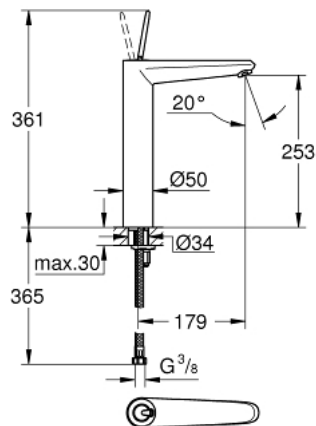

23 428 000 **EURODISC JOY SINGLE-LEVER BASIN MIXER 1/2"**  
**XL-SIZE**

**PRODUCT DESCRIPTION**

- Tyc: Chrome
- single hole installation
- metal lever
- for free-standing basins
- GROHE FeatherControl Joystick cartridge
- GROHE EcoJoy - Less water, perfect flow
- maximum flow rate (at 3 bar): 5 l/min
- SpeedClean mousseur
- GROHE LongLife finish
- GROHE FastFixation Plus installation system
- smooth body
- flexible connection hoses
- min. recommended pressure 1.0 bar

23 428 000 **EURODISC JOY SINGLE-LEVER BASIN MIXER 1/2"**  
**XL-SIZE**

**SPARE PARTS**

- 1: Lever (Spare part-nr. 46906000)
  - 2: Cartridge (Spare part-nr. 46907000)
  - 3: Shank mounting kit (Spare part-nr. 46645000)
  - 4: Mousseur (Spare part-nr. 48159000)
  - 5: Mounting wrench (Spare part-nr. 19017000)\*
- \* Optional accessories