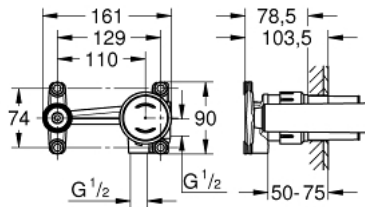

## 23 429 000 JOYSTICK MIXER 1/2", CONCEALED BODY

### PRODUCT DESCRIPTION

- for 2-hole basin mixers
- without finishing trim set
- GROHE FeatherControl Joystick cartridge
- wall installation
- installation depth 78.5 - 103.5 mm
- includes mounting template
- DR-brass
- min. recommended pressure 1.0 bar
- allows for waterproofing of wall construction surrounding the concealed body
- with sealing sleeve

23 429 000 **JOYSTICK MIXER 1/2", CONCEALED BODY**

**SPARE PARTS**

1: Cartridge (Spare part-nr. 46907000)