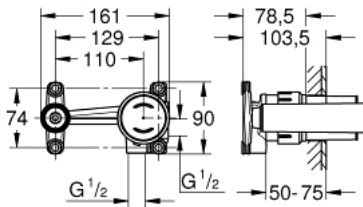

23 429 000 JOYSTICK MIXER 1/2", CONCEALED BODY

PRODUCT DESCRIPTION

- for 2-hole basin mixers
- without finishing trim set
- GROHE FeatherControl Joystick cartridge
- wall installation
- installation depth 78.5 - 103.5 mm
- includes mounting template
- DR-brass
- min. recommended pressure 1.0 bar
- allows for waterproofing of wall construction surrounding the concealed body
- with sealing sleeve

23 429 000 **JOYSTICK MIXER 1/2", CONCEALED BODY**

SPARE PARTS

1: Cartridge (Spare part-nr. 46907000)