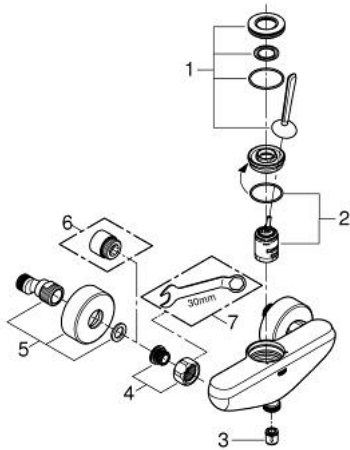

23 430 000 **EURODISC JOY SINGLE-LEVER SHOWER MIXER 1/2"**

**PRODUCT DESCRIPTION**

- Colour: chrome
- wall mounted
- metal lever
- GROHE FeatherControl Joystick cartridge
- GROHE LongLife finish
- shower bottom outlet 1/2" with integrated non return valve
- S-unions
- protected against backflow
- min. recommended pressure 1.0 bar

23 430 000 **EURODISC JOY SINGLE-LEVER SHOWER MIXER 1/2"**

**SPARE PARTS**

- 1: Lever (Spare part-nr. 46906000)
- 2: Cartridge (Spare part-nr. 46907000)
- 3: Non-return valve (Spare part-nr. 08565000)
- 4: Screw connection 1/2" (Spare part-nr. 45044000)
- 5: S-union (Spare part-nr. 12662000)
- 6: Extension 3/4", 20 mm (Spare part-nr. 0713000M)\*
- 7: Special spanner (Spare part-nr. 19377000)\*