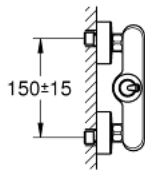

23 430 000 **EURODISC JOY SINGLE-LEVER SHOWER MIXER 1/2"**

**PRODUCT DESCRIPTION**

- Colour: chrome
- wall mounted
- metal lever
- GROHE FeatherControl Joystick cartridge
- GROHE LongLife finish
- shower bottom outlet 1/2" with integrated non return valve
- S-unions
- protected against backflow
- min. recommended pressure 1.0 bar

23 430 000 **EURODISC JOY SINGLE-LEVER SHOWER MIXER 1/2"**

**SPARE PARTS**

- 1: Lever (Spare part-nr. 46906000)
- 2: Cartridge (Spare part-nr. 46907000)
- 3: Non-return valve (Spare part-nr. 08565000)
- 4: Screw connection 1/2" (Spare part-nr. 45044000)
- 5: S-union (Spare part-nr. 12662000)
- 6: Extension 3/4", 20 mm (Spare part-nr. 0713000M)\*
- 7: Special spanner (Spare part-nr. 19377000)\*