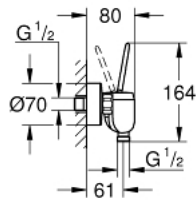

23 430 000 **EURODISC JOY SINGLE-LEVER SHOWER MIXER 1/2"**

**PRODUCT DESCRIPTION**

- Colour: chrome
- wall mounted
- metal lever
- GROHE FeatherControl Joystick cartridge
- GROHE LongLife finish
- shower bottom outlet 1/2" with integrated non return valve
- S-unions
- protected against backflow
- min. recommended pressure 1.0 bar

23 430 000 **EURODISC JOY SINGLE-LEVER SHOWER MIXER 1/2"**

**SPARE PARTS**

- 1: Lever (Spare part-nr. 46906000)
- 2: Cartridge (Spare part-nr. 46907000)
- 3: Non-return valve (Spare part-nr. 08565000)
- 4: Screw connection 1/2" (Spare part-nr. 45044000)
- 5: S-union (Spare part-nr. 12662000)
- 6: Extension 3/4", 20 mm (Spare part-nr. 0713000M)\*
- 7: Special spanner (Spare part-nr. 19377000)\*