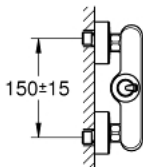

23 430 000 **EURODISC JOY SINGLE-LEVER SHOWER MIXER 1/2"**

PRODUCT DESCRIPTION

- Tyc: Chrome
- wall mounted
- metal lever
- GROHE FeatherControl Joystick cartridge
- GROHE LongLife finish
- shower bottom outlet 1/2" with integrated non return valve
- S-unions
- protected against backflow
- min. recommended pressure 1.0 bar

23 430 000 **EURODISC JOY SINGLE-LEVER SHOWER MIXER 1/2"**

SPARE PARTS

- 1: Lever (Spare part-nr. 46906000)
- 2: Cartridge (Spare part-nr. 46907000)
- 3: Non-return valve (Spare part-nr. 08565000)
- 4: Screw connection 1/2" (Spare part-nr. 45044000)
- 5: S-union (Spare part-nr. 12662000)
- 6: Extension 3/4", 20 mm (Spare part-nr. 0713000M)*
- 7: Special spanner (Spare part-nr. 19377000)*