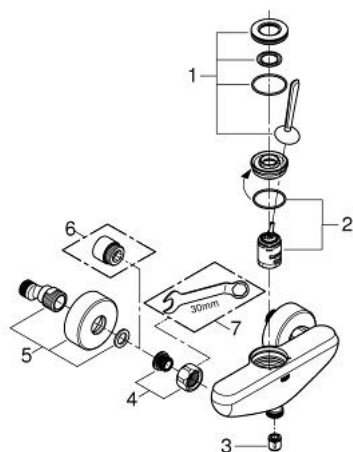

23 430 000 **EURODISC JOY SINGLE-LEVER SHOWER MIXER 1/2"**

PRODUCT DESCRIPTION

- Tyc: Chrome
- wall mounted
- metal lever
- GROHE FeatherControl Joystick cartridge
- GROHE LongLife finish
- shower bottom outlet 1/2" with integrated non return valve
- S-unions
- protected against backflow
- min. recommended pressure 1.0 bar

23 430 000 **EURODISC JOY SINGLE-LEVER SHOWER MIXER 1/2"**

SPARE PARTS

- 1: Lever (Spare part-nr. 46906000)
- 2: Cartridge (Spare part-nr. 46907000)
- 3: Non-return valve (Spare part-nr. 08565000)
- 4: Screw connection 1/2" (Spare part-nr. 45044000)
- 5: S-union (Spare part-nr. 12662000)
- 6: Extension 3/4", 20 mm (Spare part-nr. 0713000M)*
- 7: Special spanner (Spare part-nr. 19377000)*