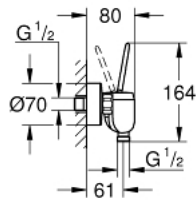

23 430 000 **EURODISC JOY SINGLE-LEVER SHOWER MIXER 1/2"**

PRODUCT DESCRIPTION

- Tyc: Chrome
- wall mounted
- metal lever
- GROHE FeatherControl Joystick cartridge
- GROHE LongLife finish
- shower bottom outlet 1/2" with integrated non return valve
- S-unions
- protected against backflow
- min. recommended pressure 1.0 bar

23 430 000 **EURODISC JOY SINGLE-LEVER SHOWER MIXER 1/2"**

SPARE PARTS

- 1: Lever (Spare part-nr. 46906000)
- 2: Cartridge (Spare part-nr. 46907000)
- 3: Non-return valve (Spare part-nr. 08565000)
- 4: Screw connection 1/2" (Spare part-nr. 45044000)
- 5: S-union (Spare part-nr. 12662000)
- 6: Extension 3/4", 20 mm (Spare part-nr. 0713000M)*
- 7: Special spanner (Spare part-nr. 19377000)*