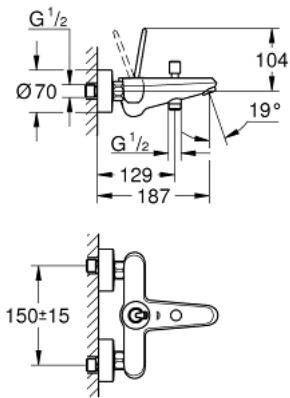

23 431 000 EURODISC JOY SINGLE-LEVER BATH MIXER 1/2"

PRODUCT DESCRIPTION

- Colour: chrome
- wall mounted
- metal lever
- GROHE FeatherControl Joystick cartridge
- GROHE LongLife finish
- automatic diverter: bath/shower
- mousseur
- integrated non-return valve in the shower outlet 1/2"
- S-unions
- protected against backflow
- min. recommended pressure 1.0 bar

23 431 000 **EURODISC JOY SINGLE-LEVER BATH MIXER 1/2"**

SPARE PARTS

- 1: Lever (Spare part-nr. 46906000)
- 2: Cartridge (Spare part-nr. 46907000)
- 3: Diverter knob (Spare part-nr. 64309000)
- 4: Diverter (Spare part-nr. 65655000)
- 5: Non-return valve (Spare part-nr. 08565000)
- 6: Mousseur (Spare part-nr. 13952000)
- 7: Screw connection 1/2" (Spare part-nr. 45044000)
- 8: S-union (Spare part-nr. 12662000)
- 9: Extension 3/4", 20 mm (Spare part-nr. 0713000M)*
- 10: Special spanner (Spare part-nr. 19377000)*