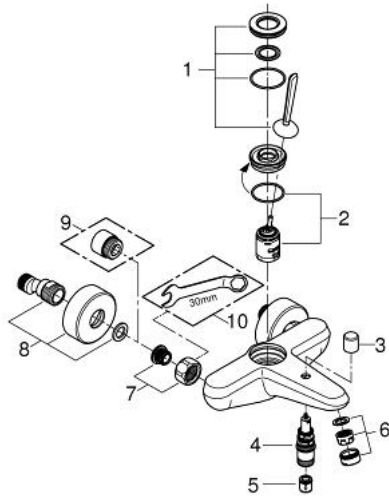

23 431 000 EURODISC JOY SINGLE-LEVER BATH MIXER 1/2"

PRODUCT DESCRIPTION

- Colour: chrome
- wall mounted
- metal lever
- GROHE FeatherControl Joystick cartridge
- GROHE LongLife finish
- automatic diverter: bath/shower
- mousseur
- integrated non-return valve in the shower outlet 1/2"
- S-unions
- protected against backflow
- min. recommended pressure 1.0 bar

23 431 000 **EURODISC JOY SINGLE-LEVER BATH MIXER 1/2"**

SPARE PARTS

- 1: Lever (Spare part-nr. 46906000)
- 2: Cartridge (Spare part-nr. 46907000)
- 3: Diverter knob (Spare part-nr. 64309000)
- 4: Diverter (Spare part-nr. 65655000)
- 5: Non-return valve (Spare part-nr. 08565000)
- 6: Mousseur (Spare part-nr. 13952000)
- 7: Screw connection 1/2" (Spare part-nr. 45044000)
- 8: S-union (Spare part-nr. 12662000)
- 9: Extension 3/4", 20 mm (Spare part-nr. 0713000M)*
- 10: Special spanner (Spare part-nr. 19377000)*