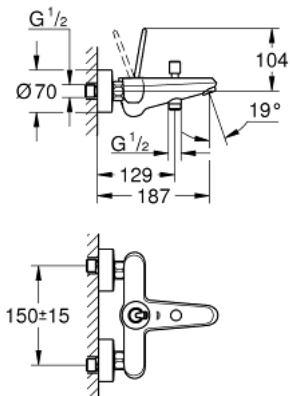

## 23 431 000 EURODISC JOY SINGLE-LEVER BATH MIXER 1/2"

### PRODUCT DESCRIPTION

- Tyc: Chrome
- wall mounted
- metal lever
- GROHE FeatherControl Joystick cartridge
- GROHE LongLife finish
- automatic diverter: bath/shower
- mousseur
- integrated non-return valve in the shower outlet 1/2"
- S-unions
- protected against backflow
- min. recommended pressure 1.0 bar

23 431 000 **EURODISC JOY SINGLE-LEVER BATH MIXER 1/2"**

**SPARE PARTS**

- 1: Lever (Spare part-nr. 46906000)
- 2: Cartridge (Spare part-nr. 46907000)
- 3: Diverter knob (Spare part-nr. 64309000)
- 4: Diverter (Spare part-nr. 65655000)
- 5: Non-return valve (Spare part-nr. 08565000)
- 6: Mousseur (Spare part-nr. 13952000)
- 7: Screw connection 1/2" (Spare part-nr. 45044000)
- 8: S-union (Spare part-nr. 12662000)
- 9: Extension 3/4", 20 mm (Spare part-nr. 0713000M)\*
- 10: Special spanner (Spare part-nr. 19377000)\*