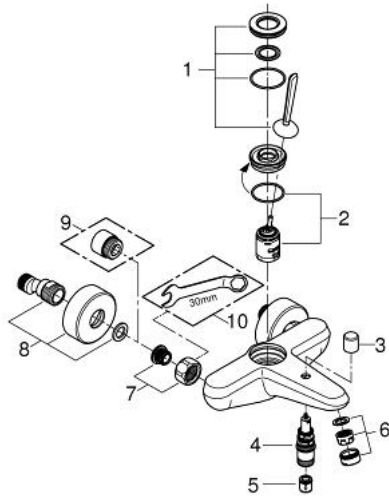

## 23 431 000 EURODISC JOY SINGLE-LEVER BATH MIXER 1/2"

### PRODUCT DESCRIPTION

- Tyc: Chrome
- wall mounted
- metal lever
- GROHE FeatherControl Joystick cartridge
- GROHE LongLife finish
- automatic diverter: bath/shower
- mousseur
- integrated non-return valve in the shower outlet 1/2"
- S-unions
- protected against backflow
- min. recommended pressure 1.0 bar

23 431 000 **EURODISC JOY SINGLE-LEVER BATH MIXER 1/2"**

**SPARE PARTS**

- 1: Lever (Spare part-nr. 46906000)
- 2: Cartridge (Spare part-nr. 46907000)
- 3: Diverter knob (Spare part-nr. 64309000)
- 4: Diverter (Spare part-nr. 65655000)
- 5: Non-return valve (Spare part-nr. 08565000)
- 6: Mousseur (Spare part-nr. 13952000)
- 7: Screw connection 1/2" (Spare part-nr. 45044000)
- 8: S-union (Spare part-nr. 12662000)
- 9: Extension 3/4", 20 mm (Spare part-nr. 0713000M)\*
- 10: Special spanner (Spare part-nr. 19377000)\*