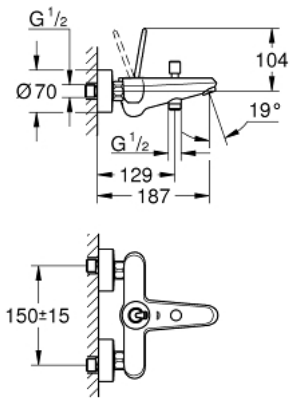

23 431 LS0 EURODISC JOY SINGLE-LEVER BATH MIXER 1/2"

PRODUCT DESCRIPTION

- Colour: moon white/chrome
- wall mounted
- metal lever
- GROHE FeatherControl Joystick cartridge
- GROHE LongLife finish
- automatic diverter: bath/shower
- mousseur
- integrated non-return valve in the shower outlet 1/2"
- S-unions
- protected against backflow
- min. recommended pressure 1.0 bar

23 431 LS0 EURODISC JOY SINGLE-LEVER BATH MIXER 1/2"

SPARE PARTS

- 1: Lever (Spare part-nr. 46906LS0)
- 2: Cartridge (Spare part-nr. 46907000)
- 3: Diverter knob (Spare part-nr. 64309LS0)
- 4: Diverter (Spare part-nr. 65655000)
- 5: Non-return valve (Spare part-nr. 08565000)
- 6: Mousseur (Spare part-nr. 13952000)
- 7: Screw connection 1/2" (Spare part-nr. 45044000)
- 8: S-union (Spare part-nr. 12662LS0)
- 9: Extension 3/4", 20 mm (Spare part-nr. 0713000M)*
- 10: Special spanner (Spare part-nr. 19377000)*