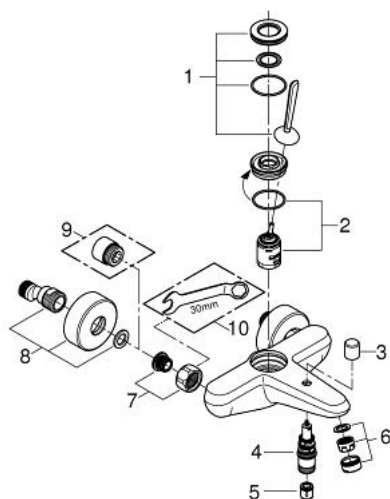

23 431 LS0 EURODISC JOY SINGLE-LEVER BATH MIXER 1/2"

PRODUCT DESCRIPTION

- Colour: moon white/chrome
- wall mounted
- metal lever
- GROHE FeatherControl Joystick cartridge
- GROHE LongLife finish
- automatic diverter: bath/shower
- mousseur
- integrated non-return valve in the shower outlet 1/2"
- S-unions
- protected against backflow
- min. recommended pressure 1.0 bar

23 431 LS0 EURODISC JOY SINGLE-LEVER BATH MIXER 1/2"

SPARE PARTS

- 1: Lever (Spare part-nr. 46906LS0)
- 2: Cartridge (Spare part-nr. 46907000)
- 3: Diverter knob (Spare part-nr. 64309LS0)
- 4: Diverter (Spare part-nr. 65655000)
- 5: Non-return valve (Spare part-nr. 08565000)
- 6: Mousseur (Spare part-nr. 13952000)
- 7: Screw connection 1/2" (Spare part-nr. 45044000)
- 8: S-union (Spare part-nr. 12662LS0)
- 9: Extension 3/4", 20 mm (Spare part-nr. 0713000M)*
- 10: Special spanner (Spare part-nr. 19377000)*