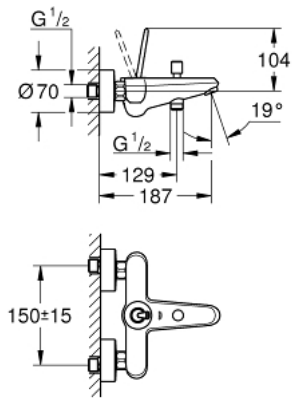

23 431 LS0 EURODISC JOY SINGLE-LEVER BATH MIXER 1/2"

PRODUCT DESCRIPTION

- Typ: moon white/chrome
- wall mounted
- metal lever
- GROHE FeatherControl Joystick cartridge
- GROHE LongLife finish
- automatic diverter: bath/shower
- mousseur
- integrated non-return valve in the shower outlet 1/2"
- S-unions
- protected against backflow
- min. recommended pressure 1.0 bar

23 431 LS0 EURODISC JOY SINGLE-LEVER BATH MIXER 1/2"

SPARE PARTS

- 1: Lever (Spare part-nr. 46906LS0)
- 2: Cartridge (Spare part-nr. 46907000)
- 3: Diverter knob (Spare part-nr. 64309LS0)
- 4: Diverter (Spare part-nr. 65655000)
- 5: Non-return valve (Spare part-nr. 08565000)
- 6: Mousseur (Spare part-nr. 13952000)
- 7: Screw connection 1/2" (Spare part-nr. 45044000)
- 8: S-union (Spare part-nr. 12662LS0)
- 9: Extension 3/4", 20 mm (Spare part-nr. 0713000M)*
- 10: Special spanner (Spare part-nr. 19377000)*