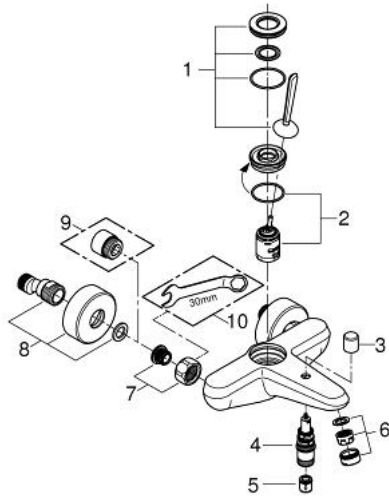

23 431 LS0 EURODISC JOY SINGLE-LEVER BATH MIXER 1/2"

PRODUCT DESCRIPTION

- Typ: moon white/chrome
- wall mounted
- metal lever
- GROHE FeatherControl Joystick cartridge
- GROHE LongLife finish
- automatic diverter: bath/shower
- mousseur
- integrated non-return valve in the shower outlet 1/2"
- S-unions
- protected against backflow
- min. recommended pressure 1.0 bar

23 431 LS0 EURODISC JOY SINGLE-LEVER BATH MIXER 1/2"

SPARE PARTS

- 1: Lever (Spare part-nr. 46906LS0)
- 2: Cartridge (Spare part-nr. 46907000)
- 3: Diverter knob (Spare part-nr. 64309LS0)
- 4: Diverter (Spare part-nr. 65655000)
- 5: Non-return valve (Spare part-nr. 08565000)
- 6: Mousseur (Spare part-nr. 13952000)
- 7: Screw connection 1/2" (Spare part-nr. 45044000)
- 8: S-union (Spare part-nr. 12662LS0)
- 9: Extension 3/4", 20 mm (Spare part-nr. 0713000M)*
- 10: Special spanner (Spare part-nr. 19377000)*