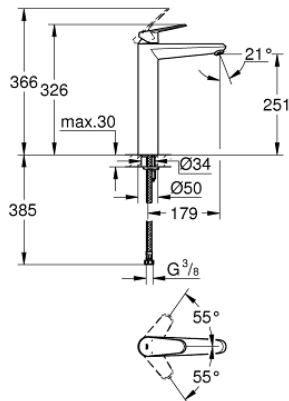

23 432 000 **EURODISC COSMOPOLITAN SINGLE-LEVER BASIN MIXER 1/2" XL-SIZE**

PRODUCT DESCRIPTION

- Colour: chrome
- single hole installation
- metal lever
- for free-standing basins
- GROHE SilkMove 35 mm ceramic cartridge
- adjustable flow rate limiter
- adjustable minimum flow rate 2.5 l/min
- GROHE LongLife finish
- GROHE EcoJoy - less water, perfect flow
- maximum flow rate (at 3 bar): 5 l/min
- SpeedClean mousseur
- GROHE FastFixation Plus installation system
- smooth body
- flexible connection hoses
- min. recommended pressure 1.0 bar
- optional temperature limiter ref. no. 46 375

23 432 000 **EURODISC COSMOPOLITAN SINGLE-LEVER BASIN MIXER 1/2" XL-SIZE**

SPARE PARTS

- 1: Lever (Spare part-nr. 46738000)
 - 2: Cap (Spare part-nr. 46492000)
 - 3: Screw coupling (Spare part-nr. 46460000)
 - 4: Cartridge (Spare part-nr. 46374000)
 - 5: Mousseur (Spare part-nr. 48159000)
 - 6: Shank mounting kit (Spare part-nr. 46645000)
 - 7: Temperature limiter (Spare part-nr. 46375000)*
 - 8: Socket spanner (Spare part-nr. 19332000)*
 - 9: Mounting wrench (Spare part-nr. 19017000)*
- * Optional accessories