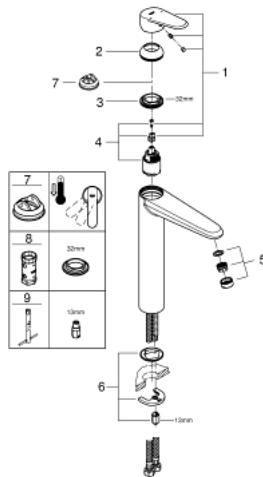

23 432 000 **EURODISC COSMOPOLITAN SINGLE-LEVER BASIN MIXER 1/2" XL-SIZE**

PRODUCT DESCRIPTION

- Colour: chrome
- single hole installation
- metal lever
- for free-standing basins
- GROHE SilkMove 35 mm ceramic cartridge
- adjustable flow rate limiter
- adjustable minimum flow rate 2.5 l/min
- GROHE LongLife finish
- GROHE EcoJoy - less water, perfect flow
- maximum flow rate (at 3 bar): 5 l/min
- SpeedClean mousseur
- GROHE FastFixation Plus installation system
- smooth body
- flexible connection hoses
- min. recommended pressure 1.0 bar
- optional temperature limiter ref. no. 46 375

23 432 000 **EURODISC COSMOPOLITAN SINGLE-LEVER BASIN MIXER 1/2" XL-SIZE**

SPARE PARTS

- 1: Lever (Spare part-nr. 46738000)
 - 2: Cap (Spare part-nr. 46492000)
 - 3: Screw coupling (Spare part-nr. 46460000)
 - 4: Cartridge (Spare part-nr. 46374000)
 - 5: Mousseur (Spare part-nr. 48159000)
 - 6: Shank mounting kit (Spare part-nr. 46645000)
 - 7: Temperature limiter (Spare part-nr. 46375000)*
 - 8: Socket spanner (Spare part-nr. 19332000)*
 - 9: Mounting wrench (Spare part-nr. 19017000)*
- * Optional accessories