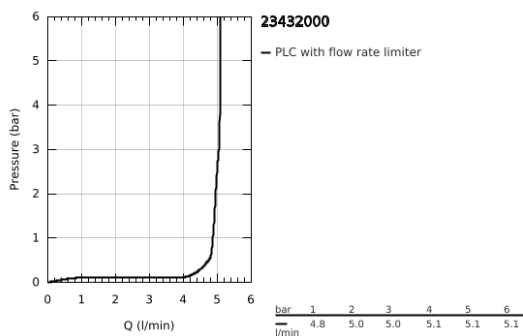

23 432 000 **EURODISC COSMOPOLITAN SINGLE-LEVER BASIN MIXER 1/2" XL-SIZE**

PRODUCT DESCRIPTION

- Colour: chrome
- single hole installation
- metal lever
- for free-standing basins
- GROHE SilkMove 35 mm ceramic cartridge
- adjustable flow rate limiter
- adjustable minimum flow rate 2.5 l/min
- GROHE LongLife finish
- GROHE EcoJoy - less water, perfect flow
- maximum flow rate (at 3 bar): 5 l/min
- SpeedClean mousseur
- GROHE FastFixation Plus installation system
- smooth body
- flexible connection hoses
- min. recommended pressure 1.0 bar
- optional temperature limiter ref. no. 46 375

23 432 000 **EURODISC COSMOPOLITAN SINGLE-LEVER BASIN MIXER 1/2" XL-SIZE**

SPARE PARTS

- 1: Lever (Spare part-nr. 46738000)
 - 2: Cap (Spare part-nr. 46492000)
 - 3: Screw coupling (Spare part-nr. 46460000)
 - 4: Cartridge (Spare part-nr. 46374000)
 - 5: Mousseur (Spare part-nr. 48159000)
 - 6: Shank mounting kit (Spare part-nr. 46645000)
 - 7: Temperature limiter (Spare part-nr. 46375000)*
 - 8: Socket spanner (Spare part-nr. 19332000)*
 - 9: Mounting wrench (Spare part-nr. 19017000)*
- * Optional accessories