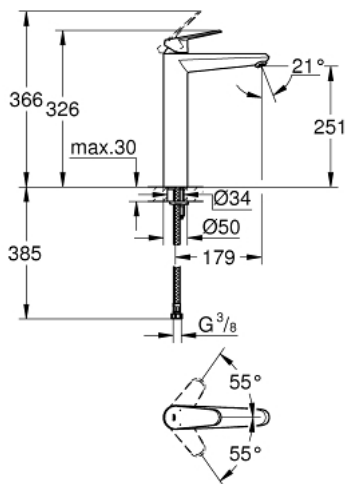

23 432 000 **EURODISC COSMOPOLITAN SINGLE-LEVER BASIN MIXER 1/2"**
XL-SIZE

PRODUCT DESCRIPTION

- Tyc: Chrome
- single hole installation
- metal lever
- for free-standing basins
- GROHE SilkMove 35 mm ceramic cartridge
- adjustable flow rate limiter
- adjustable minimum flow rate 2.5 l/min
- GROHE LongLife finish
- GROHE EcoJoy - Less water, perfect flow
- maximum flow rate (at 3 bar): 5 l/min
- SpeedClean mousseur
- GROHE FastFixation Plus installation system
- smooth body
- flexible connection hoses
- min. recommended pressure 1.0 bar
- optional temperature limiter ref. no. 46 375

23 432 000 **EURODISC COSMOPOLITAN SINGLE-LEVER BASIN MIXER 1/2"**
XL-SIZE

SPARE PARTS

- 1: Lever (Spare part-nr. 46738000)
- 2: Cap (Spare part-nr. 46492000)
- 3: Screw coupling (Spare part-nr. 46460000)
- 4: Cartridge (Spare part-nr. 46374000)
- 5: Mousseur (Spare part-nr. 48159000)
- 6: Shank mounting kit (Spare part-nr. 46645000)
- 7: Temperature limiter (Spare part-nr. 46375000)*
- 8: Socket spanner (Spare part-nr. 19332000)*
- 9: Mounting wrench (Spare part-nr. 19017000)*
- * Optional accessories