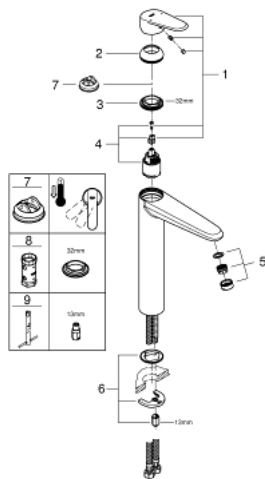

23 432 000 **EURODISC COSMOPOLITAN SINGLE-LEVER BASIN MIXER 1/2"**
XL-SIZE

PRODUCT DESCRIPTION

- Tyc: Chrome
- single hole installation
- metal lever
- for free-standing basins
- GROHE SilkMove 35 mm ceramic cartridge
- adjustable flow rate limiter
- adjustable minimum flow rate 2.5 l/min
- GROHE LongLife finish
- GROHE EcoJoy - Less water, perfect flow
- maximum flow rate (at 3 bar): 5 l/min
- SpeedClean mousseur
- GROHE FastFixation Plus installation system
- smooth body
- flexible connection hoses
- min. recommended pressure 1.0 bar
- optional temperature limiter ref. no. 46 375

23 432 000 **EURODISC COSMOPOLITAN SINGLE-LEVER BASIN MIXER 1/2"**
XL-SIZE

SPARE PARTS

- 1: Lever (Spare part-nr. 46738000)
- 2: Cap (Spare part-nr. 46492000)
- 3: Screw coupling (Spare part-nr. 46460000)
- 4: Cartridge (Spare part-nr. 46374000)
- 5: Mousseur (Spare part-nr. 48159000)
- 6: Shank mounting kit (Spare part-nr. 46645000)
- 7: Temperature limiter (Spare part-nr. 46375000)*
- 8: Socket spanner (Spare part-nr. 19332000)*
- 9: Mounting wrench (Spare part-nr. 19017000)*
- * Optional accessories