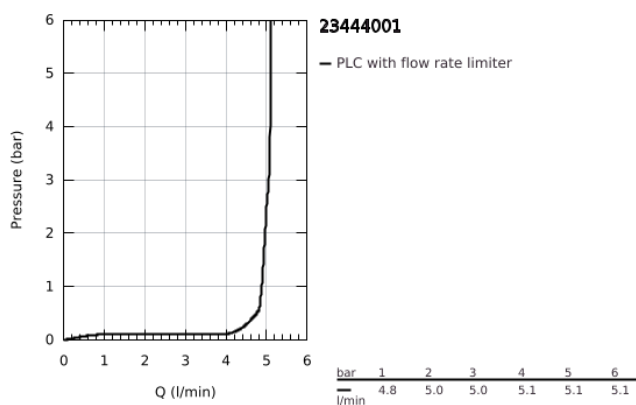

23 444 001 LINEARE 2-HOLE BASIN MIXER L-SIZE

PRODUCT DESCRIPTION

- Colour: chrome
- wall mounted
- trim set for use with rough-in set 23 571 000 / 32 635 000
- without concealed body
- metal escutcheon
- metal lever
- GROHE LongLife finish
- GROHE EcoJoy - less water, perfect flow
- maximum flow rate (at 3 bar): 5 l/min
- GROHE AquaGuide adjustable mousseur
- center distance 110 mm
- projection 207 mm
- min. recommended pressure 1.0 bar

23 444 001 **LINEARE 2-HOLE BASIN MIXER**
L-SIZE

SPARE PARTS

1: Lever (Spare part-nr. 46982000)

2: Flow straightener (Spare part-nr. 46837000)

3: Extension (Spare part-nr. 46943000)*

* Optional accessories