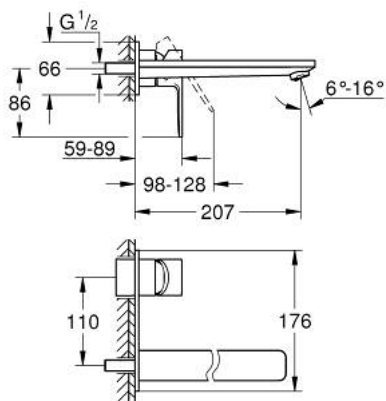

23 444 001 LINEARE 2-HOLE BASIN MIXER L-SIZE

PRODUCT DESCRIPTION

- Colour: chrome
- wall mounted
- trim set for use with rough-in set 23 571 000 / 32 635 000
- without concealed body
- metal escutcheon
- metal lever
- GROHE LongLife finish
- GROHE EcoJoy - less water, perfect flow
- maximum flow rate (at 3 bar): 5 l/min
- GROHE AquaGuide adjustable mousseur
- center distance 110 mm
- projection 207 mm
- min. recommended pressure 1.0 bar

23 444 001 **LINEARE 2-HOLE BASIN MIXER**
L-SIZE

SPARE PARTS

1: Lever (Spare part-nr. 46982000)

2: Flow straightener (Spare part-nr. 46837000)

3: Extension (Spare part-nr. 46943000)*

* Optional accessories