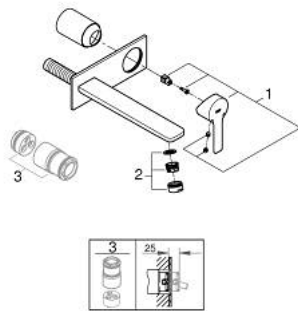

23 444 001 LINEARE 2-HOLE BASIN MIXER L-SIZE

PRODUCT DESCRIPTION

- Colour: chrome
- wall mounted
- trim set for use with rough-in set 23 571 000 / 32 635 000
- without concealed body
- metal escutcheon
- metal lever
- GROHE LongLife finish
- GROHE EcoJoy - less water, perfect flow
- maximum flow rate (at 3 bar): 5 l/min
- GROHE AquaGuide adjustable mousseur
- center distance 110 mm
- projection 207 mm
- min. recommended pressure 1.0 bar

23 444 001 **LINEARE 2-HOLE BASIN MIXER**
L-SIZE

SPARE PARTS

1: Lever (Spare part-nr. 46982000)

2: Flow straightener (Spare part-nr. 46837000)

3: Extension (Spare part-nr. 46943000)*

* Optional accessories