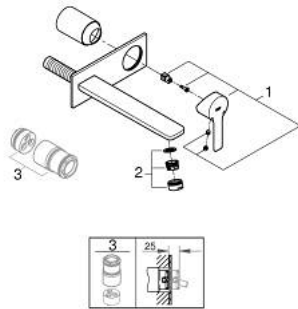

23 444 001 LINEARE 2-HOLE BASIN MIXER L-SIZE

PRODUCT DESCRIPTION

- Tyc: Chrome
- wall mounted
- trim set for use with rough-in set 23 571 000 / 32 635 000
- without concealed body
- metal escutcheon
- metal lever
- GROHE LongLife finish
- GROHE EcoJoy - Less water, perfect flow
- maximum flow rate (at 3 bar): 5 l/min
- GROHE AquaGuide adjustable mousseur
- center distance 110 mm
- projection 207 mm
- min. recommended pressure 1.0 bar

23 444 001 **LINEARE 2-HOLE BASIN MIXER**
L-SIZE

SPARE PARTS

1: Lever (Spare part-nr. 46982000)

2: Flow straightener (Spare part-nr. 46837000)

3: Extension (Spare part-nr. 46943000)*

* Optional accessories