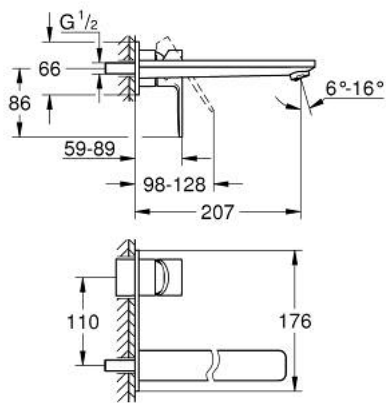

23 444 001 LINEARE 2-HOLE BASIN MIXER L-SIZE

PRODUCT DESCRIPTION

- Tyc: Chrome
- wall mounted
- trim set for use with rough-in set 23 571 000 / 32 635 000
- without concealed body
- metal escutcheon
- metal lever
- GROHE LongLife finish
- GROHE EcoJoy - Less water, perfect flow
- maximum flow rate (at 3 bar): 5 l/min
- GROHE AquaGuide adjustable mousseur
- center distance 110 mm
- projection 207 mm
- min. recommended pressure 1.0 bar

23 444 001 **LINEARE 2-HOLE BASIN MIXER**
L-SIZE

SPARE PARTS

1: Lever (Spare part-nr. 46982000)

2: Flow straightener (Spare part-nr. 46837000)

3: Extension (Spare part-nr. 46943000)*

* Optional accessories