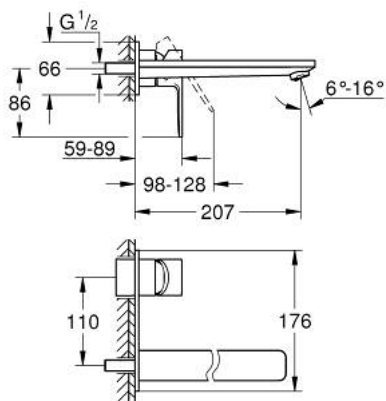

23 444 AL1 LINEARE 2-HOLE BASIN MIXER L-SIZE

PRODUCT DESCRIPTION

- Colour: brushed hard graphite
- wall mounted
- trim set for use with rough-in set 23 571 000 / 32 635 000
- without concealed body
- metal escutcheon
- metal lever
- GROHE LongLife finish
- GROHE EcoJoy - less water, perfect flow
- maximum flow rate (at 3 bar): 5 l/min
- GROHE AquaGuide adjustable mousseur
- center distance 110 mm
- projection 207 mm
- min. recommended pressure 1.0 bar

23 444 AL1 LINEARE 2-HOLE BASIN MIXER L-SIZE

SPARE PARTS

- 1: Lever (Spare part-nr. 46982AL0)
- 2: Flow straightener (Spare part-nr. 46837AL0)
- 3: Extension (Spare part-nr. 46943000)*

* Optional accessories