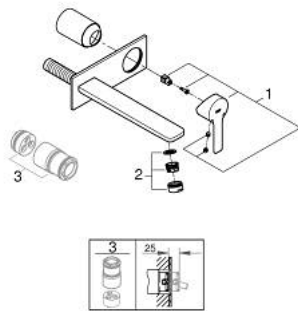

23 444 AL1 LINEARE 2-HOLE BASIN MIXER L-SIZE

PRODUCT DESCRIPTION

- Colour: brushed hard graphite
- wall mounted
- trim set for use with rough-in set 23 571 000 / 32 635 000
- without concealed body
- metal escutcheon
- metal lever
- GROHE LongLife finish
- GROHE EcoJoy - less water, perfect flow
- maximum flow rate (at 3 bar): 5 l/min
- GROHE AquaGuide adjustable mousseur
- center distance 110 mm
- projection 207 mm
- min. recommended pressure 1.0 bar

23 444 AL1 LINEARE 2-HOLE BASIN MIXER L-SIZE

SPARE PARTS

- 1: Lever (Spare part-nr. 46982AL0)
- 2: Flow straightener (Spare part-nr. 46837AL0)
- 3: Extension (Spare part-nr. 46943000)*

* Optional accessories