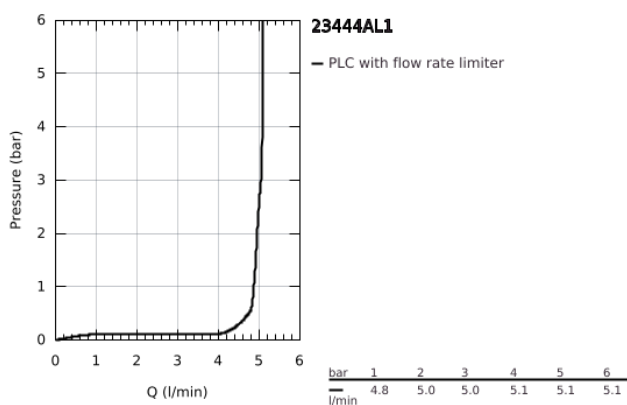

23 444 AL1 LINEARE 2-HOLE BASIN MIXER L-SIZE

PRODUCT DESCRIPTION

- Colour: brushed hard graphite
- wall mounted
- trim set for use with rough-in set 23 571 000 / 32 635 000
- without concealed body
- metal escutcheon
- metal lever
- GROHE LongLife finish
- GROHE EcoJoy - less water, perfect flow
- maximum flow rate (at 3 bar): 5 l/min
- GROHE AquaGuide adjustable mousseur
- center distance 110 mm
- projection 207 mm
- min. recommended pressure 1.0 bar

23 444 AL1 LINEARE 2-HOLE BASIN MIXER L-SIZE

SPARE PARTS

- 1: Lever (Spare part-nr. 46982AL0)
- 2: Flow straightener (Spare part-nr. 46837AL0)
- 3: Extension (Spare part-nr. 46943000)*

* Optional accessories