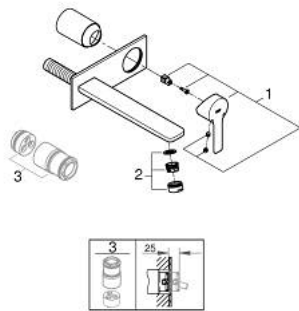

23 444 AL1 LINEARE 2-HOLE BASIN MIXER L-SIZE

PRODUCT DESCRIPTION

- Tyc: brushed hard graphite
- wall mounted
- trim set for use with rough-in set 23 571 000 / 32 635 000
- without concealed body
- metal escutcheon
- metal lever
- GROHE LongLife finish
- GROHE EcoJoy - Less water, perfect flow
- maximum flow rate (at 3 bar): 5 l/min
- GROHE AquaGuide adjustable mousseur
- center distance 110 mm
- projection 207 mm
- min. recommended pressure 1.0 bar

23 444 AL1 LINEARE 2-HOLE BASIN MIXER L-SIZE

SPARE PARTS

- 1: Lever (Spare part-nr. 46982AL0)
- 2: Flow straightener (Spare part-nr. 46837AL0)
- 3: Extension (Spare part-nr. 46943000)*

* Optional accessories