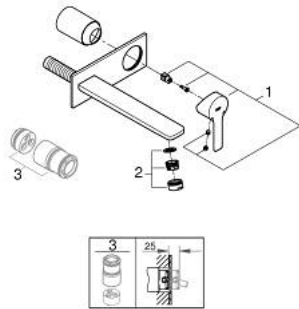

23 444 DC1 LINEARE 2-HOLE BASIN MIXER L-SIZE

PRODUCT DESCRIPTION

- Colour: supersteel
- wall mounted
- trim set for use with rough-in set 23 571 000 / 32 635 000
- without concealed body
- metal escutcheon
- metal lever
- GROHE LongLife finish
- GROHE EcoJoy - less water, perfect flow
- maximum flow rate (at 3 bar): 5 l/min
- GROHE AquaGuide adjustable mousseur
- center distance 110 mm
- projection 207 mm
- min. recommended pressure 1.0 bar

23 444 DC1 LINEARE 2-HOLE BASIN MIXER L-SIZE

SPARE PARTS

- 1: Lever (Spare part-nr. 46982DC0)
- 2: Flow straightener (Spare part-nr. 46837DC0)
- 3: Extension (Spare part-nr. 46943000)*

* Optional accessories