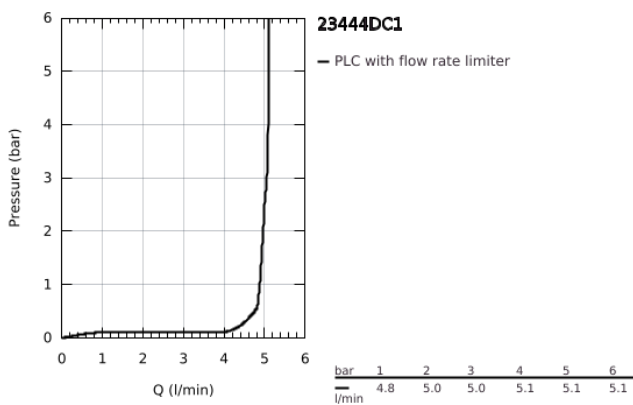

23 444 DC1 LINEARE 2-HOLE BASIN MIXER L-SIZE

PRODUCT DESCRIPTION

- Colour: supersteel
- wall mounted
- trim set for use with rough-in set 23 571 000 / 32 635 000
- without concealed body
- metal escutcheon
- metal lever
- GROHE LongLife finish
- GROHE EcoJoy - less water, perfect flow
- maximum flow rate (at 3 bar): 5 l/min
- GROHE AquaGuide adjustable mousseur
- center distance 110 mm
- projection 207 mm
- min. recommended pressure 1.0 bar

23 444 DC1 LINEARE 2-HOLE BASIN MIXER L-SIZE

SPARE PARTS

- 1: Lever (Spare part-nr. 46982DC0)
- 2: Flow straightener (Spare part-nr. 46837DC0)
- 3: Extension (Spare part-nr. 46943000)*

* Optional accessories