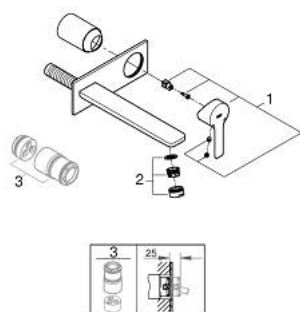

23 444 DC1 LINEARE 2-HOLE BASIN MIXER L-SIZE

PRODUCT DESCRIPTION

- Tyc: supersteel
- wall mounted
- trim set for use with rough-in set 23 571 000 / 32 635 000
- without concealed body
- metal escutcheon
- metal lever
- GROHE LongLife finish
- GROHE EcoJoy - Less water, perfect flow
- maximum flow rate (at 3 bar): 5 l/min
- GROHE AquaGuide adjustable mousseur
- center distance 110 mm
- projection 207 mm
- min. recommended pressure 1.0 bar

23 444 DC1 LINEARE 2-HOLE BASIN MIXER L-SIZE

SPARE PARTS

- 1: Lever (Spare part-nr. 46982DC0)
- 2: Flow straightener (Spare part-nr. 46837DC0)
- 3: Extension (Spare part-nr. 46943000)*

* Optional accessories