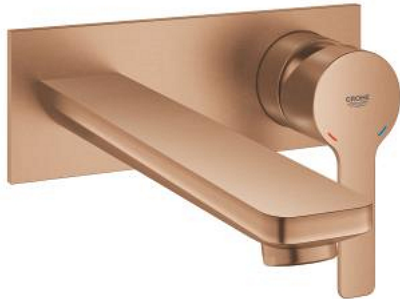

23 444 DL1 LINEARE 2-HOLE BASIN MIXER L-SIZE

PRODUCT DESCRIPTION

- Colour: brushed warm sunset
- wall mounted
- trim set for use with rough-in set 23 571 000 / 32 635 000
- without concealed body
- metal escutcheon
- metal lever
- GROHE LongLife finish
- GROHE EcoJoy - less water, perfect flow
- maximum flow rate (at 3 bar): 5 l/min
- GROHE AquaGuide adjustable mousseur
- center distance 110 mm
- projection 207 mm
- min. recommended pressure 1.0 bar

23 444 DL1 LINEARE 2-HOLE BASIN MIXER L-SIZE

SPARE PARTS

- 1: Lever (Spare part-nr. 46982DL0)
- 2: flow straightener (Spare part-nr. 46837DL0)
- 3: Extension (Spare part-nr. 46943000)*

* Optional accessories