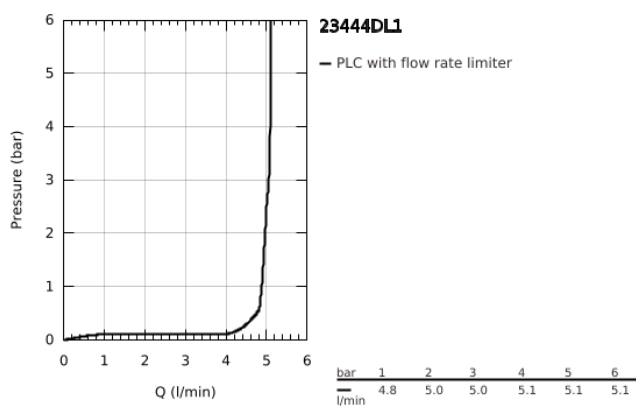

23 444 DL1 LINEARE 2-HOLE BASIN MIXER L-SIZE

PRODUCT DESCRIPTION

- Colour: brushed warm sunset
- wall mounted
- trim set for use with rough-in set 23 571 000 / 32 635 000
- without concealed body
- metal escutcheon
- metal lever
- GROHE LongLife finish
- GROHE EcoJoy - less water, perfect flow
- maximum flow rate (at 3 bar): 5 l/min
- GROHE AquaGuide adjustable mousseur
- center distance 110 mm
- projection 207 mm
- min. recommended pressure 1.0 bar

23 444 DL1 LINEARE 2-HOLE BASIN MIXER L-SIZE

SPARE PARTS

- 1: Lever (Spare part-nr. 46982DL0)
- 2: flow straightener (Spare part-nr. 46837DL0)
- 3: Extension (Spare part-nr. 46943000)*

* Optional accessories