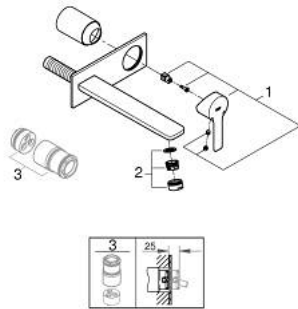

23 444 DL1 LINEARE 2-HOLE BASIN MIXER L-SIZE

PRODUCT DESCRIPTION

- Colour: brushed warm sunset
- wall mounted
- trim set for use with rough-in set 23 571 000 / 32 635 000
- without concealed body
- metal escutcheon
- metal lever
- GROHE LongLife finish
- GROHE EcoJoy - less water, perfect flow
- maximum flow rate (at 3 bar): 5 l/min
- GROHE AquaGuide adjustable mousseur
- center distance 110 mm
- projection 207 mm
- min. recommended pressure 1.0 bar

23 444 DL1 LINEARE 2-HOLE BASIN MIXER L-SIZE

SPARE PARTS

- 1: Lever (Spare part-nr. 46982DL0)
- 2: flow straightener (Spare part-nr. 46837DL0)
- 3: Extension (Spare part-nr. 46943000)*

* Optional accessories