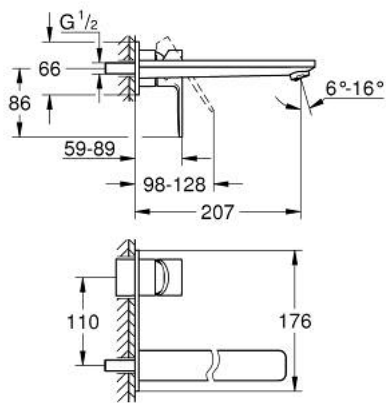

23 444 DL1 LINEARE 2-HOLE BASIN MIXER L-SIZE

PRODUCT DESCRIPTION

- Colour: brushed warm sunset
- wall mounted
- trim set for use with rough-in set 23 571 000 / 32 635 000
- without concealed body
- metal escutcheon
- metal lever
- GROHE LongLife finish
- GROHE EcoJoy - less water, perfect flow
- maximum flow rate (at 3 bar): 5 l/min
- GROHE AquaGuide adjustable mousseur
- center distance 110 mm
- projection 207 mm
- min. recommended pressure 1.0 bar

23 444 DL1 LINEARE 2-HOLE BASIN MIXER L-SIZE

SPARE PARTS

- 1: Lever (Spare part-nr. 46982DL0)
- 2: flow straightener (Spare part-nr. 46837DL0)
- 3: Extension (Spare part-nr. 46943000)*

* Optional accessories