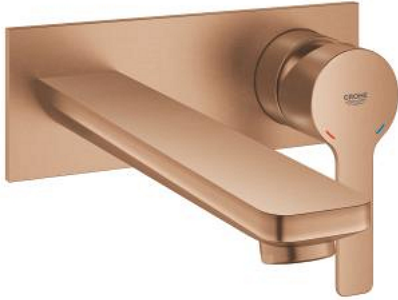

23 444 DL1 LINEARE 2-HOLE BASIN MIXER L-SIZE

PRODUCT DESCRIPTION

- Tyc: brushed warm sunset
- wall mounted
- trim set for use with rough-in set 23 571 000 / 32 635 000
- without concealed body
- metal escutcheon
- metal lever
- GROHE LongLife finish
- GROHE EcoJoy - Less water, perfect flow
- maximum flow rate (at 3 bar): 5 l/min
- GROHE AquaGuide adjustable mousseur
- center distance 110 mm
- projection 207 mm
- min. recommended pressure 1.0 bar

23 444 DL1 LINEARE 2-HOLE BASIN MIXER L-SIZE

SPARE PARTS

- 1: Lever (Spare part-nr. 46982DL0)
- 2: flow straightener (Spare part-nr. 46837DL0)
- 3: Extension (Spare part-nr. 46943000)*

* Optional accessories