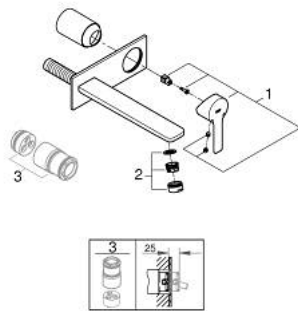

23 444 DL1 LINEARE 2-HOLE BASIN MIXER L-SIZE

PRODUCT DESCRIPTION

- Tyc: brushed warm sunset
- wall mounted
- trim set for use with rough-in set 23 571 000 / 32 635 000
- without concealed body
- metal escutcheon
- metal lever
- GROHE LongLife finish
- GROHE EcoJoy - Less water, perfect flow
- maximum flow rate (at 3 bar): 5 l/min
- GROHE AquaGuide adjustable mousseur
- center distance 110 mm
- projection 207 mm
- min. recommended pressure 1.0 bar

23 444 DL1 LINEARE 2-HOLE BASIN MIXER L-SIZE

SPARE PARTS

- 1: Lever (Spare part-nr. 46982DL0)
- 2: flow straightener (Spare part-nr. 46837DL0)
- 3: Extension (Spare part-nr. 46943000)*

* Optional accessories