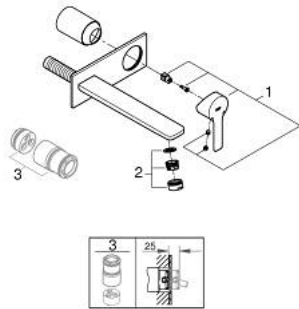

23 444 GN1 LINEARE 2-HOLE BASIN MIXER L-SIZE

PRODUCT DESCRIPTION

- Colour: brushed cool sunrise
- wall mounted
- trim set for use with rough-in set 23 571 000 / 32 635 000
- without concealed body
- metal escutcheon
- metal lever
- GROHE LongLife finish
- GROHE EcoJoy - less water, perfect flow
- maximum flow rate (at 3 bar): 5 l/min
- GROHE AquaGuide adjustable mousseur
- center distance 110 mm
- projection 207 mm
- min. recommended pressure 1.0 bar

23 444 GN1 LINEARE 2-HOLE BASIN MIXER L-SIZE

SPARE PARTS

- 1: Lever (Spare part-nr. 46982GN0)
- 2: flow straightener (Spare part-nr. 46837GN0)
- 3: Extension (Spare part-nr. 46943000)*

* Optional accessories