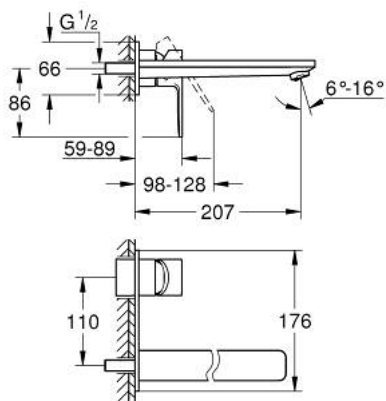

23 444 GN1 LINEARE 2-HOLE BASIN MIXER L-SIZE

PRODUCT DESCRIPTION

- Colour: brushed cool sunrise
- wall mounted
- trim set for use with rough-in set 23 571 000 / 32 635 000
- without concealed body
- metal escutcheon
- metal lever
- GROHE LongLife finish
- GROHE EcoJoy - less water, perfect flow
- maximum flow rate (at 3 bar): 5 l/min
- GROHE AquaGuide adjustable mousseur
- center distance 110 mm
- projection 207 mm
- min. recommended pressure 1.0 bar

23 444 GN1 LINEARE 2-HOLE BASIN MIXER L-SIZE

SPARE PARTS

- 1: Lever (Spare part-nr. 46982GN0)
- 2: flow straightener (Spare part-nr. 46837GN0)
- 3: Extension (Spare part-nr. 46943000)*

* Optional accessories