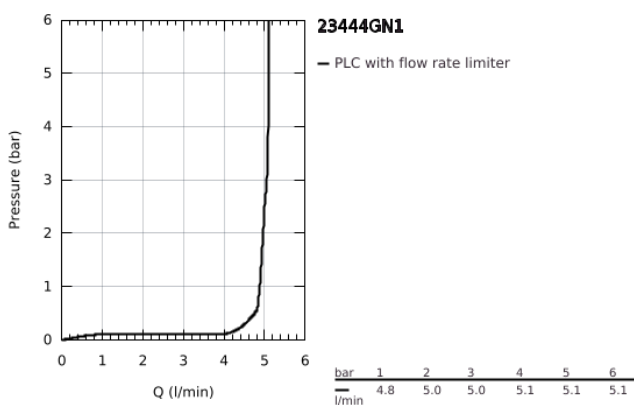

23 444 GN1 LINEARE 2-HOLE BASIN MIXER L-SIZE

PRODUCT DESCRIPTION

- Colour: brushed cool sunrise
- wall mounted
- trim set for use with rough-in set 23 571 000 / 32 635 000
- without concealed body
- metal escutcheon
- metal lever
- GROHE LongLife finish
- GROHE EcoJoy - less water, perfect flow
- maximum flow rate (at 3 bar): 5 l/min
- GROHE AquaGuide adjustable mousseur
- center distance 110 mm
- projection 207 mm
- min. recommended pressure 1.0 bar

23 444 GN1 LINEARE 2-HOLE BASIN MIXER L-SIZE

SPARE PARTS

- 1: Lever (Spare part-nr. 46982GN0)
- 2: flow straightener (Spare part-nr. 46837GN0)
- 3: Extension (Spare part-nr. 46943000)*

* Optional accessories