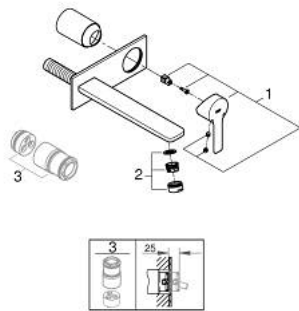

23 444 GN1 LINEARE 2-HOLE BASIN MIXER L-SIZE

PRODUCT DESCRIPTION

- Tyc: brushed cool sunrise
- wall mounted
- trim set for use with rough-in set 23 571 000 / 32 635 000
- without concealed body
- metal escutcheon
- metal lever
- GROHE LongLife finish
- GROHE EcoJoy - Less water, perfect flow
- maximum flow rate (at 3 bar): 5 l/min
- GROHE AquaGuide adjustable mousseur
- center distance 110 mm
- projection 207 mm
- min. recommended pressure 1.0 bar

23 444 GN1 LINEARE 2-HOLE BASIN MIXER L-SIZE

SPARE PARTS

- 1: Lever (Spare part-nr. 46982GN0)
- 2: flow straightener (Spare part-nr. 46837GN0)
- 3: Extension (Spare part-nr. 46943000)*

* Optional accessories