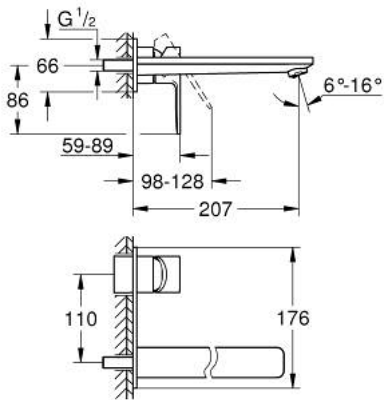

23 444 GN1 LINEARE 2-HOLE BASIN MIXER L-SIZE

PRODUCT DESCRIPTION

- Tyc: brushed cool sunrise
- wall mounted
- trim set for use with rough-in set 23 571 000 / 32 635 000
- without concealed body
- metal escutcheon
- metal lever
- GROHE LongLife finish
- GROHE EcoJoy - Less water, perfect flow
- maximum flow rate (at 3 bar): 5 l/min
- GROHE AquaGuide adjustable mousseur
- center distance 110 mm
- projection 207 mm
- min. recommended pressure 1.0 bar

23 444 GN1 LINEARE 2-HOLE BASIN MIXER L-SIZE

SPARE PARTS

- 1: Lever (Spare part-nr. 46982GN0)
- 2: flow straightener (Spare part-nr. 46837GN0)
- 3: Extension (Spare part-nr. 46943000)*

* Optional accessories