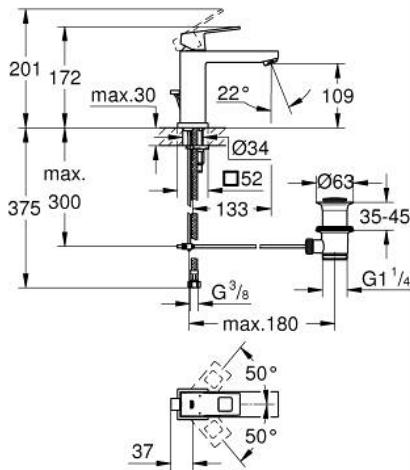

23 445 000 **EUROCUBE BASIN MIXER 1/2"**
M-SIZE

PRODUCT DESCRIPTION

- Colour: chrome
- single hole installation
- metal lever
- GROHE SilkMove 28 mm ceramic cartridge
- with temperature limiter
- GROHE LongLife finish
- GROHE EcoJoy - less water, perfect flow
- maximum flow rate (at 3 bar): 5 l/min
- SpeedClean mousseur
- GROHE FastFixation Plus installation system
- pop-up waste set 1 1/4"
- flexible connection hoses
- min. recommended pressure 1.0 bar

23 445 000 **EUROCUBE BASIN MIXER 1/2"**
M-SIZE

SPARE PARTS

- 1: Lever (Spare part-nr. 46786000)
 - 2: retaining ring (Spare part-nr. 46715000)
 - 3: Cartridge (Spare part-nr. 46580000)
 - 4: Mousseur (Spare part-nr. 48159000)
 - 5: Pop-up rod (Spare part-nr. 46787000)
 - 6: Shank mounting kit (Spare part-nr. 46645000)
 - 7: Waste set 1 1/4" (Spare part-nr. 28910000)
 - 7.1: Plug (Spare part-nr. 07182000)
 - 7.2: Eccentric rod (Spare part-nr. 07052000)
 - 8: Mounting wrench (Spare part-nr. 19017000)*
 - 9: Eccentric rod (Spare part-nr. 07341000)*
- * Optional accessories