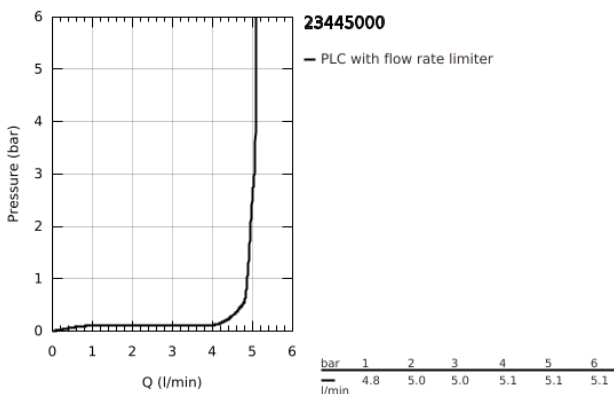

23 445 000 **EUROCUBE BASIN MIXER 1/2"**
M-SIZE

PRODUCT DESCRIPTION

- Colour: chrome
- single hole installation
- metal lever
- GROHE SilkMove 28 mm ceramic cartridge
- with temperature limiter
- GROHE LongLife finish
- GROHE EcoJoy - less water, perfect flow
- maximum flow rate (at 3 bar): 5 l/min
- SpeedClean mousseur
- GROHE FastFixation Plus installation system
- pop-up waste set 1 1/4"
- flexible connection hoses
- min. recommended pressure 1.0 bar

23 445 000 **EUROCUBE BASIN MIXER 1/2"**
M-SIZE

SPARE PARTS

- 1: Lever (Spare part-nr. 46786000)
 - 2: retaining ring (Spare part-nr. 46715000)
 - 3: Cartridge (Spare part-nr. 46580000)
 - 4: Mousseur (Spare part-nr. 48159000)
 - 5: Pop-up rod (Spare part-nr. 46787000)
 - 6: Shank mounting kit (Spare part-nr. 46645000)
 - 7: Waste set 1 1/4" (Spare part-nr. 28910000)
 - 7.1: Plug (Spare part-nr. 07182000)
 - 7.2: Eccentric rod (Spare part-nr. 07052000)
 - 8: Mounting wrench (Spare part-nr. 19017000)*
 - 9: Eccentric rod (Spare part-nr. 07341000)*
- * Optional accessories