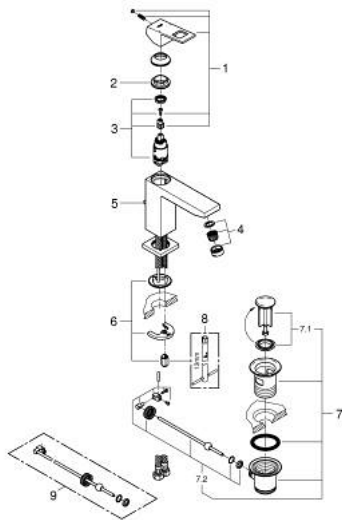

23 445 000 **EUROCUBE BASIN MIXER 1/2"**
M-SIZE

PRODUCT DESCRIPTION

- Colour: chrome
- single hole installation
- metal lever
- GROHE SilkMove 28 mm ceramic cartridge
- with temperature limiter
- GROHE LongLife finish
- GROHE EcoJoy - less water, perfect flow
- maximum flow rate (at 3 bar): 5 l/min
- SpeedClean mousseur
- GROHE FastFixation Plus installation system
- pop-up waste set 1 1/4"
- flexible connection hoses
- min. recommended pressure 1.0 bar

23 445 000 **EUROCUBE BASIN MIXER 1/2"**
M-SIZE

SPARE PARTS

- 1: Lever (Spare part-nr. 46786000)
 - 2: retaining ring (Spare part-nr. 46715000)
 - 3: Cartridge (Spare part-nr. 46580000)
 - 4: Mousseur (Spare part-nr. 48159000)
 - 5: Pop-up rod (Spare part-nr. 46787000)
 - 6: Shank mounting kit (Spare part-nr. 46645000)
 - 7: Waste set 1 1/4" (Spare part-nr. 28910000)
 - 7.1: Plug (Spare part-nr. 07182000)
 - 7.2: Eccentric rod (Spare part-nr. 07052000)
 - 8: Mounting wrench (Spare part-nr. 19017000)*
 - 9: Eccentric rod (Spare part-nr. 07341000)*
- * Optional accessories