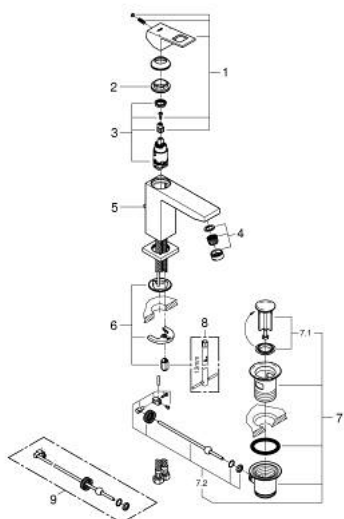

23 445 000 **EUROCUBE BASIN MIXER 1/2"**
M-SIZE

PRODUCT DESCRIPTION

- Tyc: Chrome
- single hole installation
- metal lever
- GROHE SilkMove 28 mm ceramic cartridge
- with temperature limiter
- GROHE LongLife finish
- GROHE EcoJoy - Less water, perfect flow
- maximum flow rate (at 3 bar): 5 l/min
- SpeedClean mousseur
- GROHE FastFixation Plus installation system
- pop-up waste set 1 1/4"
- flexible connection hoses
- min. recommended pressure 1.0 bar

23 445 000 **EUROCUBE BASIN MIXER 1/2"**
M-SIZE

SPARE PARTS

- 1: Lever (Spare part-nr. 46786000)
- 2: Fitting ring (Spare part-nr. 46715000)
- 3: Cartridge (Spare part-nr. 46580000)
- 4: Mousseur (Spare part-nr. 48159000)
- 5: Pop-up rod (Spare part-nr. 46787000)
- 6: Shank mounting kit (Spare part-nr. 46645000)
- 7: Waste set 1 1/4" (Spare part-nr. 28910000)
- 7.1: Plug (Spare part-nr. 07182000)
- 7.2: Eccentric rod (Spare part-nr. 07052000)
- 8: Mounting wrench (Spare part-nr. 19017000)*
- 9: Eccentric rod (Spare part-nr. 07341000)*
- * Optional accessories