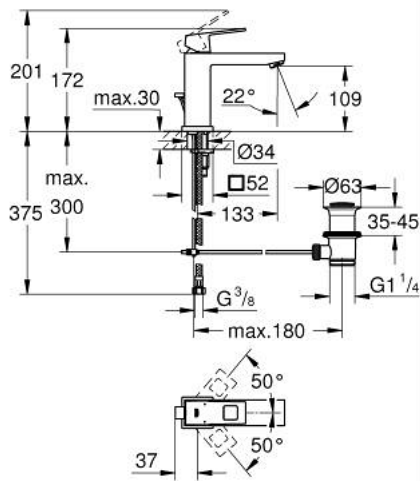

23 445 000 **EUROCUBE BASIN MIXER 1/2"**
M-SIZE

PRODUCT DESCRIPTION

- Tyc: Chrome
- single hole installation
- metal lever
- GROHE SilkMove 28 mm ceramic cartridge
- with temperature limiter
- GROHE LongLife finish
- GROHE EcoJoy - Less water, perfect flow
- maximum flow rate (at 3 bar): 5 l/min
- SpeedClean mousseur
- GROHE FastFixation Plus installation system
- pop-up waste set 1 1/4"
- flexible connection hoses
- min. recommended pressure 1.0 bar

23 445 000 **EUROCUBE BASIN MIXER 1/2"**
M-SIZE

SPARE PARTS

- 1: Lever (Spare part-nr. 46786000)
- 2: Fitting ring (Spare part-nr. 46715000)
- 3: Cartridge (Spare part-nr. 46580000)
- 4: Mousseur (Spare part-nr. 48159000)
- 5: Pop-up rod (Spare part-nr. 46787000)
- 6: Shank mounting kit (Spare part-nr. 46645000)
- 7: Waste set 1 1/4" (Spare part-nr. 28910000)
- 7.1: Plug (Spare part-nr. 07182000)
- 7.2: Eccentric rod (Spare part-nr. 07052000)
- 8: Mounting wrench (Spare part-nr. 19017000)*
- 9: Eccentric rod (Spare part-nr. 07341000)*
- * Optional accessories