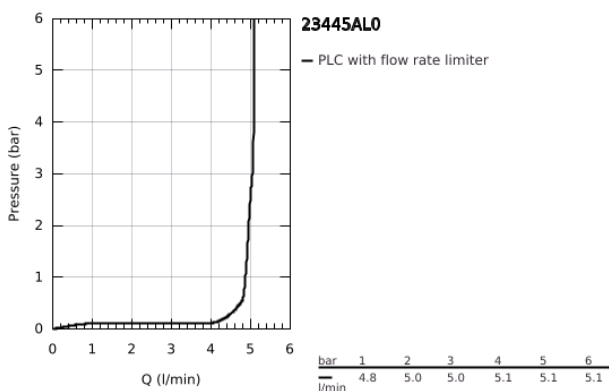

23 445 AL0 EUROCUBE BASIN MIXER 1/2" M-SIZE

PRODUCT DESCRIPTION

- Colour: brushed hard graphite
- single hole installation
- metal lever
- GROHE SilkMove 28 mm ceramic cartridge
- with temperature limiter
- GROHE LongLife finish
- GROHE EcoJoy - less water, perfect flow
- maximum flow rate (at 3 bar): 5 l/min
- SpeedClean mousseur
- GROHE FastFixation Plus installation system
- pop-up waste set 1 1/4"
- flexible connection hoses
- min. recommended pressure 1.0 bar

23 445 AL0 EUROCUBE BASIN MIXER 1/2" M-SIZE

SPARE PARTS

- 1: Lever (Spare part-nr. 46786AL0)
 - 2: retaining ring (Spare part-nr. 46715000)
 - 3: Cartridge (Spare part-nr. 46580000)
 - 4: Mousseur (Spare part-nr. 48159AL0)
 - 5: Pop-up rod (Spare part-nr. 46787AL0)
 - 6: Shank mounting kit (Spare part-nr. 46645000)
 - 7: Waste set 1 1/4" (Spare part-nr. 28910AL0)
 - 7.1: Plug (Spare part-nr. 07182AL0)
 - 7.2: Eccentric rod (Spare part-nr. 07052000)
 - 8: Mounting wrench (Spare part-nr. 19017000)*
 - 9: Eccentric rod (Spare part-nr. 07341000)*
- * Optional accessories