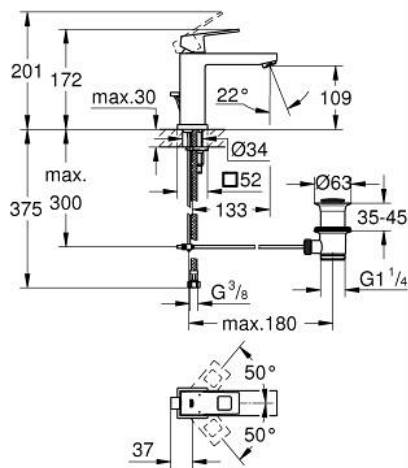

23 445 AL0 EUROCUBE BASIN MIXER 1/2" M-SIZE

PRODUCT DESCRIPTION

- Colour: brushed hard graphite
- single hole installation
- metal lever
- GROHE SilkMove 28 mm ceramic cartridge
- with temperature limiter
- GROHE LongLife finish
- GROHE EcoJoy - less water, perfect flow
- maximum flow rate (at 3 bar): 5 l/min
- SpeedClean mousseur
- GROHE FastFixation Plus installation system
- pop-up waste set 1 1/4"
- flexible connection hoses
- min. recommended pressure 1.0 bar

23 445 AL0 EUROCUBE BASIN MIXER 1/2" M-SIZE

SPARE PARTS

- 1: Lever (Spare part-nr. 46786AL0)
 - 2: retaining ring (Spare part-nr. 46715000)
 - 3: Cartridge (Spare part-nr. 46580000)
 - 4: Mousseur (Spare part-nr. 48159AL0)
 - 5: Pop-up rod (Spare part-nr. 46787AL0)
 - 6: Shank mounting kit (Spare part-nr. 46645000)
 - 7: Waste set 1 1/4" (Spare part-nr. 28910AL0)
 - 7.1: Plug (Spare part-nr. 07182AL0)
 - 7.2: Eccentric rod (Spare part-nr. 07052000)
 - 8: Mounting wrench (Spare part-nr. 19017000)*
 - 9: Eccentric rod (Spare part-nr. 07341000)*
- * Optional accessories