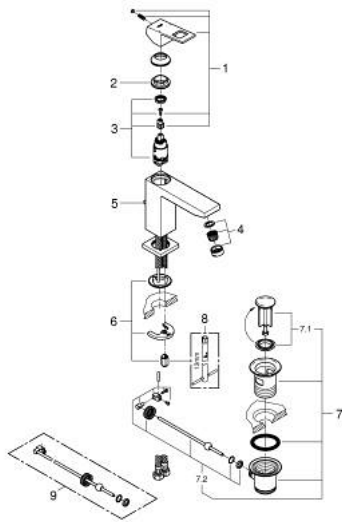

23 445 AL0 EUROCUBE BASIN MIXER 1/2" M-SIZE

PRODUCT DESCRIPTION

- Colour: brushed hard graphite
- single hole installation
- metal lever
- GROHE SilkMove 28 mm ceramic cartridge
- with temperature limiter
- GROHE LongLife finish
- GROHE EcoJoy - less water, perfect flow
- maximum flow rate (at 3 bar): 5 l/min
- SpeedClean mousseur
- GROHE FastFixation Plus installation system
- pop-up waste set 1 1/4"
- flexible connection hoses
- min. recommended pressure 1.0 bar

23 445 AL0 EUROCUBE BASIN MIXER 1/2" M-SIZE

SPARE PARTS

- 1: Lever (Spare part-nr. 46786AL0)
 - 2: retaining ring (Spare part-nr. 46715000)
 - 3: Cartridge (Spare part-nr. 46580000)
 - 4: Mousseur (Spare part-nr. 48159AL0)
 - 5: Pop-up rod (Spare part-nr. 46787AL0)
 - 6: Shank mounting kit (Spare part-nr. 46645000)
 - 7: Waste set 1 1/4" (Spare part-nr. 28910AL0)
 - 7.1: Plug (Spare part-nr. 07182AL0)
 - 7.2: Eccentric rod (Spare part-nr. 07052000)
 - 8: Mounting wrench (Spare part-nr. 19017000)*
 - 9: Eccentric rod (Spare part-nr. 07341000)*
- * Optional accessories