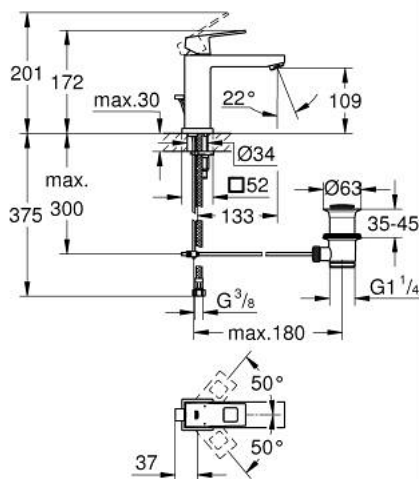

23 445 AL0 EUROCUBE BASIN MIXER 1/2" M-SIZE

PRODUCT DESCRIPTION

- Tyc: brushed hard graphite
- single hole installation
- metal lever
- GROHE SilkMove 28 mm ceramic cartridge
- with temperature limiter
- GROHE LongLife finish
- GROHE EcoJoy - Less water, perfect flow
- maximum flow rate (at 3 bar): 5 l/min
- SpeedClean mousseur
- GROHE FastFixation Plus installation system
- pop-up waste set 1 1/4"
- flexible connection hoses
- min. recommended pressure 1.0 bar

23 445 AL0 EUROCUBE BASIN MIXER 1/2" M-SIZE

SPARE PARTS

- 1: Lever (Spare part-nr. 46786AL0)
- 2: Fitting ring (Spare part-nr. 46715000)
- 3: Cartridge (Spare part-nr. 46580000)
- 4: Mousseur (Spare part-nr. 48159AL0)
- 5: Pop-up rod (Spare part-nr. 46787AL0)
- 6: Shank mounting kit (Spare part-nr. 46645000)
- 7: Waste set 1 1/4" (Spare part-nr. 28910AL0)
- 7.1: Plug (Spare part-nr. 07182AL0)
- 7.2: Eccentric rod (Spare part-nr. 07052000)
- 8: Mounting wrench (Spare part-nr. 19017000)*
- 9: Eccentric rod (Spare part-nr. 07341000)*
- * Optional accessories