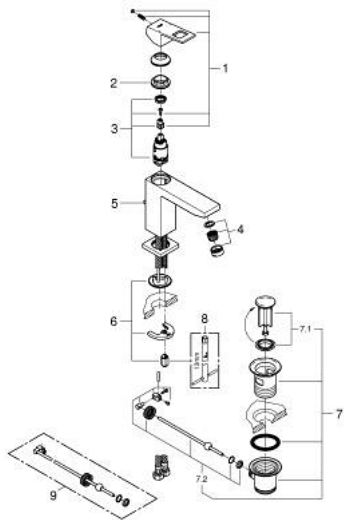

23 445 AL0 EUROCUBE BASIN MIXER 1/2" M-SIZE

PRODUCT DESCRIPTION

- Tyc: brushed hard graphite
- single hole installation
- metal lever
- GROHE SilkMove 28 mm ceramic cartridge
- with temperature limiter
- GROHE LongLife finish
- GROHE EcoJoy - Less water, perfect flow
- maximum flow rate (at 3 bar): 5 l/min
- SpeedClean mousseur
- GROHE FastFixation Plus installation system
- pop-up waste set 1 1/4"
- flexible connection hoses
- min. recommended pressure 1.0 bar

23 445 AL0 EUROCUBE BASIN MIXER 1/2" M-SIZE

SPARE PARTS

- 1: Lever (Spare part-nr. 46786AL0)
- 2: Fitting ring (Spare part-nr. 46715000)
- 3: Cartridge (Spare part-nr. 46580000)
- 4: Mousseur (Spare part-nr. 48159AL0)
- 5: Pop-up rod (Spare part-nr. 46787AL0)
- 6: Shank mounting kit (Spare part-nr. 46645000)
- 7: Waste set 1 1/4" (Spare part-nr. 28910AL0)
- 7.1: Plug (Spare part-nr. 07182AL0)
- 7.2: Eccentric rod (Spare part-nr. 07052000)
- 8: Mounting wrench (Spare part-nr. 19017000)*
- 9: Eccentric rod (Spare part-nr. 07341000)*
- * Optional accessories