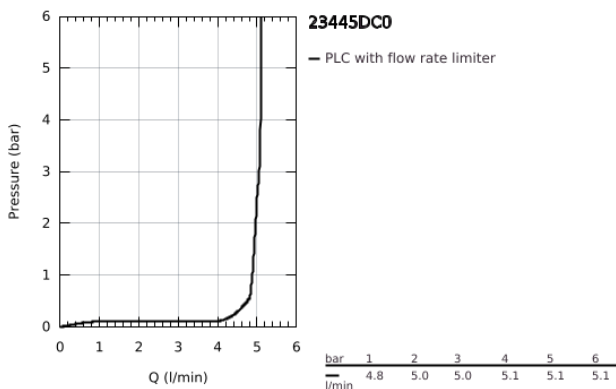

23 445 DC0 **EUROCUBE BASIN MIXER 1/2"**
M-SIZE

PRODUCT DESCRIPTION

- Colour: supersteel
- single hole installation
- metal lever
- GROHE SilkMove 28 mm ceramic cartridge
- with temperature limiter
- GROHE LongLife finish
- GROHE EcoJoy - less water, perfect flow
- maximum flow rate (at 3 bar): 5 l/min
- SpeedClean mousseur
- GROHE FastFixation Plus installation system
- pop-up waste set 1 1/4"
- flexible connection hoses
- min. recommended pressure 1.0 bar

23 445 DC0 EUROCUBE BASIN MIXER 1/2" M-SIZE

SPARE PARTS

- 1: Lever (Spare part-nr. 46786DC0)
- 2: retaining ring (Spare part-nr. 46715000)
- 3: Cartridge (Spare part-nr. 46580000)
- 4: Mousseur (Spare part-nr. 48159DC0)
- 5: Pop-up rod (Spare part-nr. 46787DC0)
- 6: Shank mounting kit (Spare part-nr. 46645000)
- 7: Waste set 1 1/4" (Spare part-nr. 28910DC0)
- 7.1: Plug (Spare part-nr. 07182DC0)
- 7.2: Eccentric rod (Spare part-nr. 07052000)
- 8: Mounting wrench (Spare part-nr. 19017000)*
- 9: Eccentric rod (Spare part-nr. 07341000)*
- * Optional accessories