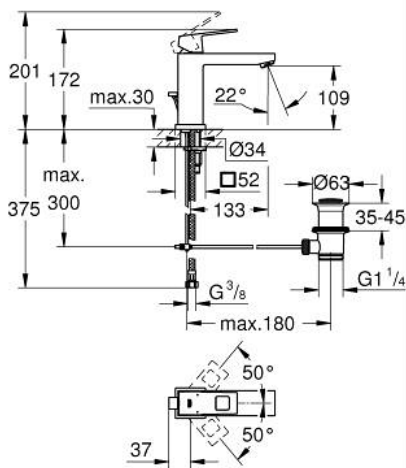

23 445 DC0 **EUROCUBE BASIN MIXER 1/2"**
M-SIZE

PRODUCT DESCRIPTION

- Colour: supersteel
- single hole installation
- metal lever
- GROHE SilkMove 28 mm ceramic cartridge
- with temperature limiter
- GROHE LongLife finish
- GROHE EcoJoy - less water, perfect flow
- maximum flow rate (at 3 bar): 5 l/min
- SpeedClean mousseur
- GROHE FastFixation Plus installation system
- pop-up waste set 1 1/4"
- flexible connection hoses
- min. recommended pressure 1.0 bar

23 445 DC0 EUROCUBE BASIN MIXER 1/2" M-SIZE

SPARE PARTS

- 1: Lever (Spare part-nr. 46786DC0)
- 2: retaining ring (Spare part-nr. 46715000)
- 3: Cartridge (Spare part-nr. 46580000)
- 4: Mousseur (Spare part-nr. 48159DC0)
- 5: Pop-up rod (Spare part-nr. 46787DC0)
- 6: Shank mounting kit (Spare part-nr. 46645000)
- 7: Waste set 1 1/4" (Spare part-nr. 28910DC0)
- 7.1: Plug (Spare part-nr. 07182DC0)
- 7.2: Eccentric rod (Spare part-nr. 07052000)
- 8: Mounting wrench (Spare part-nr. 19017000)*
- 9: Eccentric rod (Spare part-nr. 07341000)*
- * Optional accessories