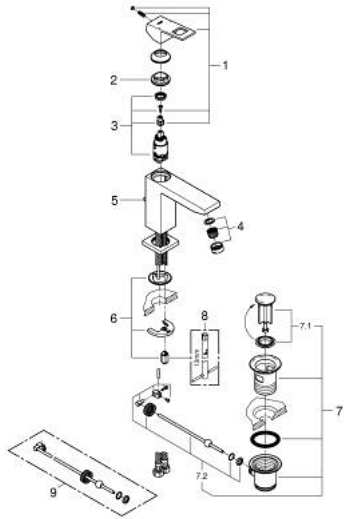

23 445 DC0 **EUROCUBE BASIN MIXER 1/2"**
M-SIZE

PRODUCT DESCRIPTION

- Colour: supersteel
- single hole installation
- metal lever
- GROHE SilkMove 28 mm ceramic cartridge
- with temperature limiter
- GROHE LongLife finish
- GROHE EcoJoy - less water, perfect flow
- maximum flow rate (at 3 bar): 5 l/min
- SpeedClean mousseur
- GROHE FastFixation Plus installation system
- pop-up waste set 1 1/4"
- flexible connection hoses
- min. recommended pressure 1.0 bar

23 445 DC0 EUROCUBE BASIN MIXER 1/2" M-SIZE

SPARE PARTS

- 1: Lever (Spare part-nr. 46786DC0)
- 2: retaining ring (Spare part-nr. 46715000)
- 3: Cartridge (Spare part-nr. 46580000)
- 4: Mousseur (Spare part-nr. 48159DC0)
- 5: Pop-up rod (Spare part-nr. 46787DC0)
- 6: Shank mounting kit (Spare part-nr. 46645000)
- 7: Waste set 1 1/4" (Spare part-nr. 28910DC0)
- 7.1: Plug (Spare part-nr. 07182DC0)
- 7.2: Eccentric rod (Spare part-nr. 07052000)
- 8: Mounting wrench (Spare part-nr. 19017000)*
- 9: Eccentric rod (Spare part-nr. 07341000)*
- * Optional accessories