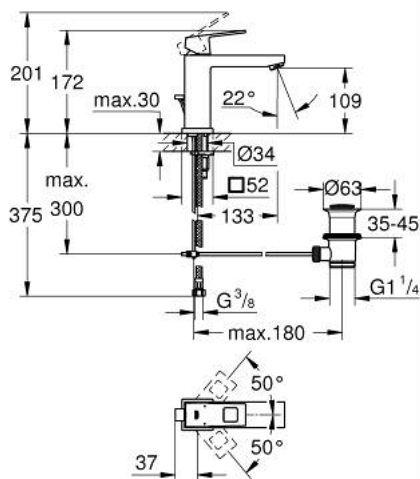

23 445 DC0 EUROCUBE BASIN MIXER 1/2" M-SIZE

PRODUCT DESCRIPTION

- Tyc: supersteel
- single hole installation
- metal lever
- GROHE SilkMove 28 mm ceramic cartridge
- with temperature limiter
- GROHE LongLife finish
- GROHE EcoJoy - Less water, perfect flow
- maximum flow rate (at 3 bar): 5 l/min
- SpeedClean mousseur
- GROHE FastFixation Plus installation system
- pop-up waste set 1 1/4"
- flexible connection hoses
- min. recommended pressure 1.0 bar

23 445 DC0 EUROCUBE BASIN MIXER 1/2" M-SIZE

SPARE PARTS

- 1: Lever (Spare part-nr. 46786DC0)
- 2: Fitting ring (Spare part-nr. 46715000)
- 3: Cartridge (Spare part-nr. 46580000)
- 4: Mousseur (Spare part-nr. 48159DC0)
- 5: Pop-up rod (Spare part-nr. 46787DC0)
- 6: Shank mounting kit (Spare part-nr. 46645000)
- 7: Waste set 1 1/4" (Spare part-nr. 28910DC0)
- 7.1: Plug (Spare part-nr. 07182DC0)
- 7.2: Eccentric rod (Spare part-nr. 07052000)
- 8: Mounting wrench (Spare part-nr. 19017000)*
- 9: Eccentric rod (Spare part-nr. 07341000)*
- * Optional accessories