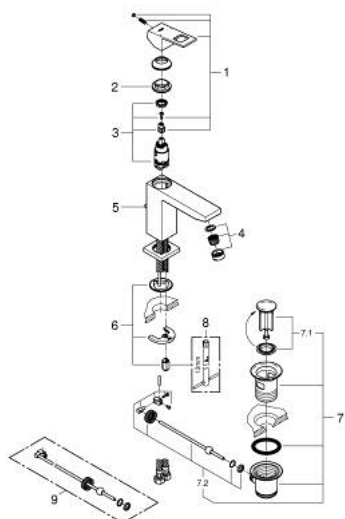

23 445 DC0 EUROCUBE BASIN MIXER 1/2" M-SIZE

PRODUCT DESCRIPTION

- Tyc: supersteel
- single hole installation
- metal lever
- GROHE SilkMove 28 mm ceramic cartridge
- with temperature limiter
- GROHE LongLife finish
- GROHE EcoJoy - Less water, perfect flow
- maximum flow rate (at 3 bar): 5 l/min
- SpeedClean mousseur
- GROHE FastFixation Plus installation system
- pop-up waste set 1 1/4"
- flexible connection hoses
- min. recommended pressure 1.0 bar

23 445 DC0 EUROCUBE BASIN MIXER 1/2" M-SIZE

SPARE PARTS

- 1: Lever (Spare part-nr. 46786DC0)
- 2: Fitting ring (Spare part-nr. 46715000)
- 3: Cartridge (Spare part-nr. 46580000)
- 4: Mousseur (Spare part-nr. 48159DC0)
- 5: Pop-up rod (Spare part-nr. 46787DC0)
- 6: Shank mounting kit (Spare part-nr. 46645000)
- 7: Waste set 1 1/4" (Spare part-nr. 28910DC0)
- 7.1: Plug (Spare part-nr. 07182DC0)
- 7.2: Eccentric rod (Spare part-nr. 07052000)
- 8: Mounting wrench (Spare part-nr. 19017000)*
- 9: Eccentric rod (Spare part-nr. 07341000)*
- * Optional accessories