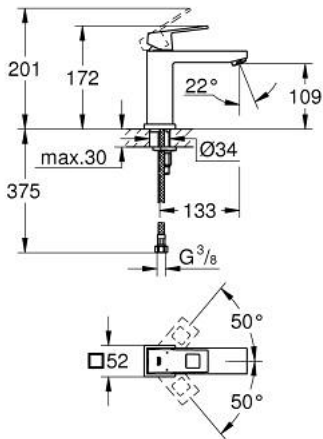

23 446 000 **EUROCUBE BASIN MIXER 1/2"**
M-SIZE

PRODUCT DESCRIPTION

- Tyc: Chrome
- single hole installation
- metal lever
- GROHE SilkMove 28 mm ceramic cartridge
- with temperature limiter
- GROHE LongLife finish
- GROHE EcoJoy - Less water, perfect flow
- maximum flow rate (at 3 bar): 5 l/min
- SpeedClean mousseur
- GROHE FastFixation Plus installation system
- smooth body
- flexible connection hoses
- min. recommended pressure 1.0 bar

23 446 000 **EUROCUBE BASIN MIXER 1/2"**
M-SIZE

SPARE PARTS

- 1: Lever (Spare part-nr. 46786000)
 - 2: Fitting ring (Spare part-nr. 46715000)
 - 3: Cartridge (Spare part-nr. 46580000)
 - 4: Mousseur (Spare part-nr. 48159000)
 - 5: Shank mounting kit (Spare part-nr. 46645000)
 - 6: Mounting wrench (Spare part-nr. 19017000)*
- * Optional accessories