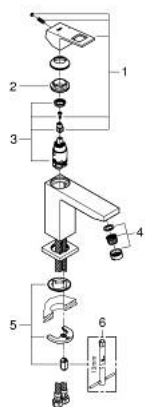

23 446 000 **EUROCUBE BASIN MIXER 1/2"**
M-SIZE

PRODUCT DESCRIPTION

- Tyc: Chrome
- single hole installation
- metal lever
- GROHE SilkMove 28 mm ceramic cartridge
- with temperature limiter
- GROHE LongLife finish
- GROHE EcoJoy - Less water, perfect flow
- maximum flow rate (at 3 bar): 5 l/min
- SpeedClean mousseur
- GROHE FastFixation Plus installation system
- smooth body
- flexible connection hoses
- min. recommended pressure 1.0 bar

23 446 000 **EUROCUBE BASIN MIXER 1/2"**
M-SIZE

SPARE PARTS

- 1: Lever (Spare part-nr. 46786000)
 - 2: Fitting ring (Spare part-nr. 46715000)
 - 3: Cartridge (Spare part-nr. 46580000)
 - 4: Mousseur (Spare part-nr. 48159000)
 - 5: Shank mounting kit (Spare part-nr. 46645000)
 - 6: Mounting wrench (Spare part-nr. 19017000)*
- * Optional accessories