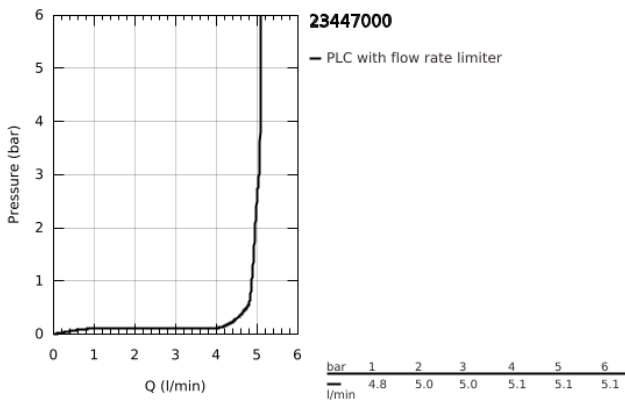

23 447 000 EUROCUBE TWO-HOLE BASIN MIXER M-SIZE

PRODUCT DESCRIPTION

- Colour: chrome
- wall mounted
- for use with rough-in set 23 200
- without concealed body
- with metal plate
- metal lever
- GROHE LongLife finish
- GROHE AquaGuide adjustable mousseur 5.7 l/min
- center distance 110 mm
- projection 231 mm

23 447 000 EUROCUBE TWO-HOLE BASIN MIXER M-SIZE

SPARE PARTS

- 1: Lever (Spare part-nr. 46802000)
 - 2: Flow straightener (Spare part-nr. 64451000)
 - 3: Extension (Spare part-nr. 46627000)*
- * Optional accessories