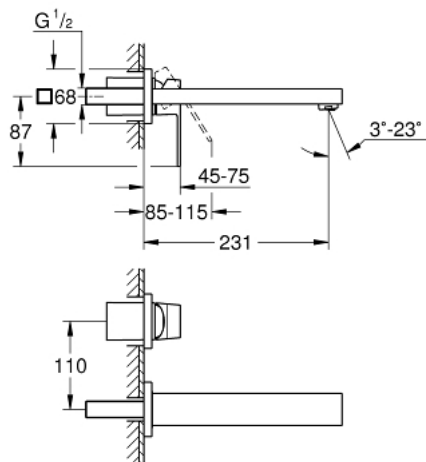

23 447 000 EUROCUBE TWO-HOLE BASIN MIXER M-SIZE

PRODUCT DESCRIPTION

- Colour: chrome
- wall mounted
- for use with rough-in set 23 200
- without concealed body
- with metal plate
- metal lever
- GROHE LongLife finish
- GROHE AquaGuide adjustable mousseur 5.7 l/min
- center distance 110 mm
- projection 231 mm

23 447 000 EUROCUBE TWO-HOLE BASIN MIXER M-SIZE

SPARE PARTS

- 1: Lever (Spare part-nr. 46802000)
 - 2: Flow straightener (Spare part-nr. 64451000)
 - 3: Extension (Spare part-nr. 46627000)*
- * Optional accessories