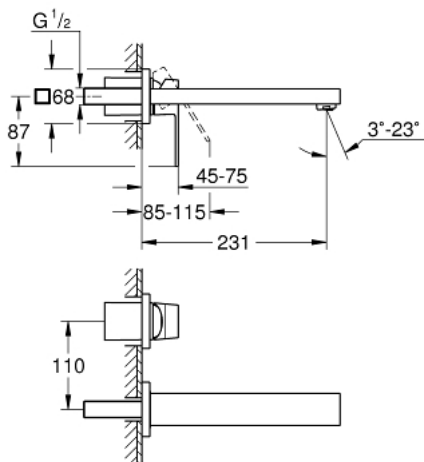

23 447 000 EUROCUBE TWO-HOLE BASIN MIXER M-SIZE

PRODUCT DESCRIPTION

- Tyc: Chrome
- wall mounted
- for use with rough-in set 23 200
- without concealed body
- with metal plate
- metal lever
- GROHE LongLife finish
- GROHE AquaGuide adjustable mousseur 5.7 l/min
- center distance 110 mm
- projection 231 mm

23 447 000 **EUROCUBE TWO-HOLE BASIN MIXER**
M-SIZE

SPARE PARTS

- 1: Lever (Spare part-nr. 46802000)
 - 2: Flow straightener (Spare part-nr. 64451000)
 - 3: Extension (Spare part-nr. 46627000)*
- * Optional accessories