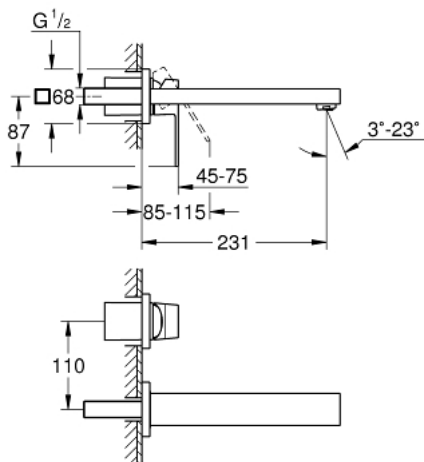

23 447 000 EUROCUBE TWO-HOLE BASIN MIXER M-SIZE

PRODUCT DESCRIPTION

- Tyc: Chrome
- wall mounted
- for use with rough-in set 23 200
- without concealed body
- with metal plate
- metal lever
- GROHE LongLife finish
- GROHE AquaGuide adjustable mousseur 5.7 l/min
- center distance 110 mm
- projection 231 mm

23 447 000 **EUROCUBE TWO-HOLE BASIN MIXER M-SIZE**

SPARE PARTS

1: Lever (Spare part-nr. 46802000)

2: Flow straightener (Spare part-nr. 64451000)

3: Extension (Spare part-nr. 46627000)*

* Optional accessories