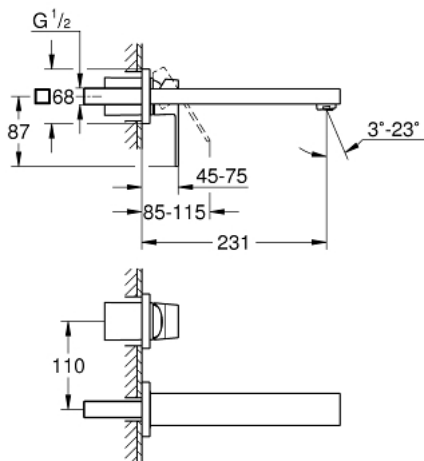

## 23 447 AL0 EUROCUBE TWO-HOLE BASIN MIXER M-SIZE

### PRODUCT DESCRIPTION

- Colour: brushed hard graphite
- wall mounted
- for use with rough-in set 23 200
- without concealed body
- with metal plate
- metal lever
- GROHE LongLife finish
- GROHE AquaGuide adjustable mousseur 5.7 l/min
- center distance 110 mm
- projection 231 mm

### SPARE PARTS

- 1: Lever (Spare part-nr. 46802AL0)
  - 2: Flow straightener (Spare part-nr. 64451AL0)
  - 3: Extension (Spare part-nr. 46627000)\*
- \* Optional accessories