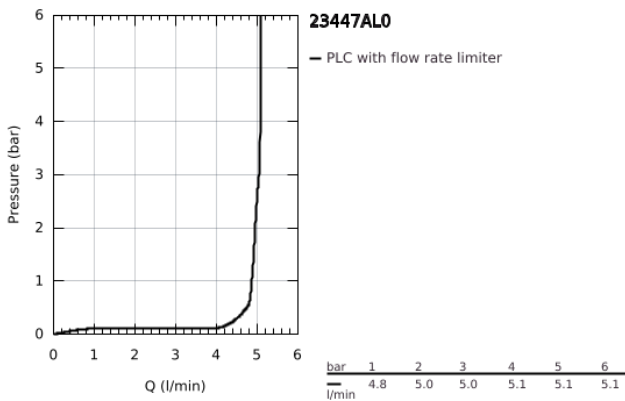

## 23 447 AL0 EUROCUBE TWO-HOLE BASIN MIXER M-SIZE

### PRODUCT DESCRIPTION

- Colour: brushed hard graphite
- wall mounted
- for use with rough-in set 23 200
- without concealed body
- with metal plate
- metal lever
- GROHE LongLife finish
- GROHE AquaGuide adjustable mousseur 5.7 l/min
- center distance 110 mm
- projection 231 mm