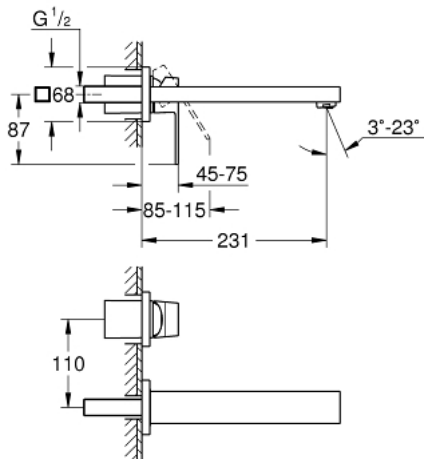

23 447 AL0 EUROCUBE TWO-HOLE BASIN MIXER M-SIZE

PRODUCT DESCRIPTION

- Tyc: brushed hard graphite
- wall mounted
- for use with rough-in set 23 200
- without concealed body
- with metal plate
- metal lever
- GROHE LongLife finish
- GROHE AquaGuide adjustable mousseur 5.7 l/min
- center distance 110 mm
- projection 231 mm

23 447 AL0 **EUROCUBE TWO-HOLE BASIN MIXER**
M-SIZE

SPARE PARTS

- 1: Lever (Spare part-nr. 46802AL0)
 - 2: Flow straightener (Spare part-nr. 64451AL0)
 - 3: Extension (Spare part-nr. 46627000)*
- * Optional accessories