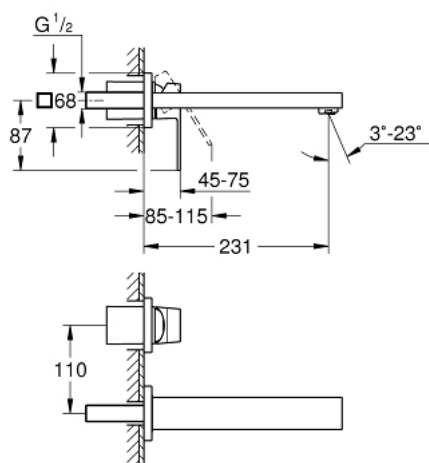

23 447 AL0 EUROCUBE TWO-HOLE BASIN MIXER M-SIZE

PRODUCT DESCRIPTION

- Tyc: brushed hard graphite
- wall mounted
- for use with rough-in set 23 200
- without concealed body
- with metal plate
- metal lever
- GROHE LongLife finish
- GROHE AquaGuide adjustable mousseur 5.7 l/min
- center distance 110 mm
- projection 231 mm

23 447 AL0 EUROCUBE TWO-HOLE BASIN MIXER M-SIZE

SPARE PARTS

- 1: Lever (Spare part-nr. 46802AL0)
 - 2: Flow straightener (Spare part-nr. 64451AL0)
 - 3: Extension (Spare part-nr. 46627000)*
- * Optional accessories