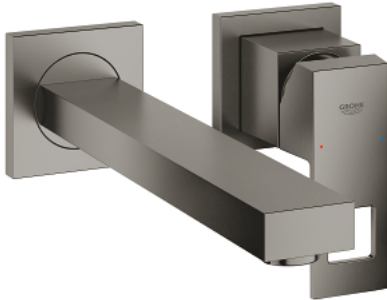

23 447 AL0 EUROCUBE TWO-HOLE BASIN MIXER M-SIZE

PRODUCT DESCRIPTION

- Tyc: brushed hard graphite
- wall mounted
- for use with rough-in set 23 200
- without concealed body
- with metal plate
- metal lever
- GROHE LongLife finish
- GROHE AquaGuide adjustable mousseur 5.7 l/min
- center distance 110 mm
- projection 231 mm

23 447 AL0 **EUROCUBE TWO-HOLE BASIN MIXER**
M-SIZE

SPARE PARTS

- 1: Lever (Spare part-nr. 46802AL0)
 - 2: Flow straightener (Spare part-nr. 64451AL0)
 - 3: Extension (Spare part-nr. 46627000)*
- * Optional accessories