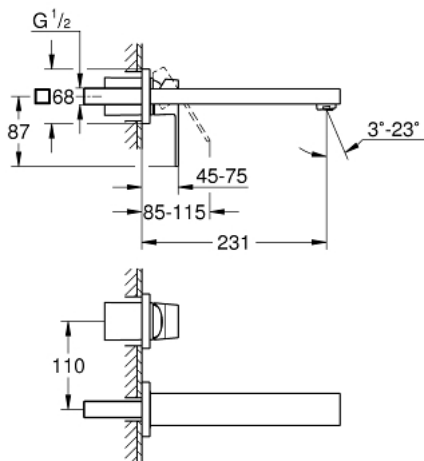

23 447 AL0 EUROCUBE TWO-HOLE BASIN MIXER M-SIZE

PRODUCT DESCRIPTION

- Tyc: brushed hard graphite
- wall mounted
- for use with rough-in set 23 200
- without concealed body
- with metal plate
- metal lever
- GROHE LongLife finish
- GROHE AquaGuide adjustable mousseur 5.7 l/min
- center distance 110 mm
- projection 231 mm

23 447 AL0 EUROCUBE TWO-HOLE BASIN MIXER M-SIZE

SPARE PARTS

- 1: Lever (Spare part-nr. 46802AL0)
 - 2: Flow straightener (Spare part-nr. 64451AL0)
 - 3: Extension (Spare part-nr. 46627000)*
- * Optional accessories