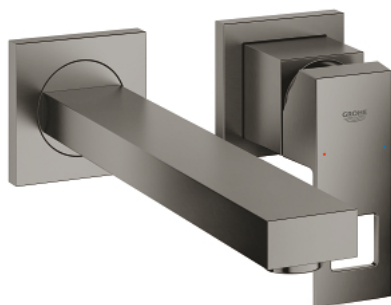

23 447 AL0 EUROCUBE TWO-HOLE BASIN MIXER M-SIZE

PRODUCT DESCRIPTION

- Tyc: brushed hard graphite
- wall mounted
- for use with rough-in set 23 200
- without concealed body
- with metal plate
- metal lever
- GROHE LongLife finish
- GROHE AquaGuide adjustable mousseur 5.7 l/min
- center distance 110 mm
- projection 231 mm

23 447 AL0 EUROCUBE TWO-HOLE BASIN MIXER M-SIZE

SPARE PARTS

- 1: Lever (Spare part-nr. 46802AL0)
 - 2: Flow straightener (Spare part-nr. 64451AL0)
 - 3: Extension (Spare part-nr. 46627000)*
- * Optional accessories