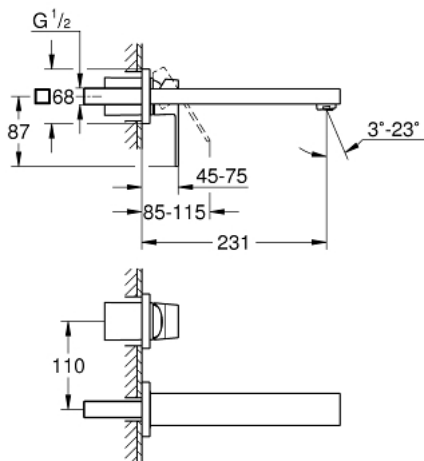

## 23 447 DC0 EUROCUBE TWO-HOLE BASIN MIXER M-SIZE

### PRODUCT DESCRIPTION

- Colour: supersteel
- wall mounted
- for use with rough-in set 23 200
- without concealed body
- with metal plate
- metal lever
- GROHE LongLife finish
- GROHE AquaGuide adjustable mousseur 5.7 l/min
- center distance 110 mm
- projection 231 mm

### SPARE PARTS

- 1: Lever (Spare part-nr. 46802DC0)
  - 2: Flow straightener (Spare part-nr. 64451DC0)
  - 3: Extension (Spare part-nr. 46627000)\*
- \* Optional accessories