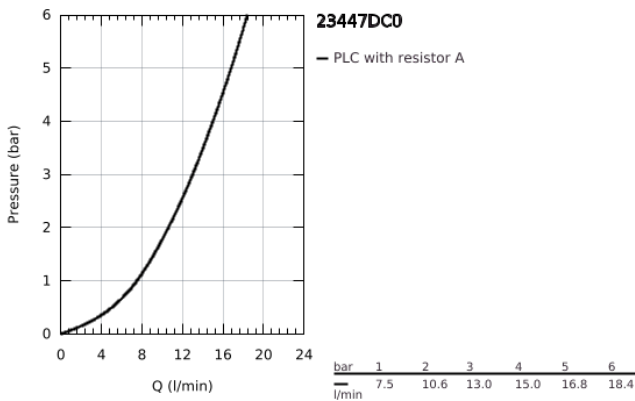

## 23 447 DC0 EUROCUBE TWO-HOLE BASIN MIXER M-SIZE

### PRODUCT DESCRIPTION

- Colour: supersteel
- wall mounted
- for use with rough-in set 23 200
- without concealed body
- with metal plate
- metal lever
- GROHE LongLife finish
- GROHE AquaGuide adjustable mousseur 5.7 l/min
- center distance 110 mm
- projection 231 mm