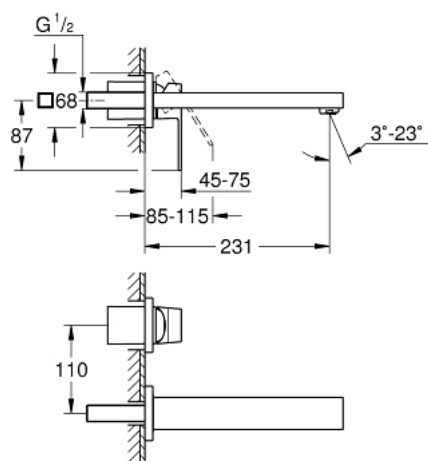

23 447 DC0 EUROCUBE TWO-HOLE BASIN MIXER M-SIZE

PRODUCT DESCRIPTION

- Tyc: supersteel
- wall mounted
- for use with rough-in set 23 200
- without concealed body
- with metal plate
- metal lever
- GROHE LongLife finish
- GROHE AquaGuide adjustable mousseur 5.7 l/min
- center distance 110 mm
- projection 231 mm

23 447 DC0 **EUROCUBE TWO-HOLE BASIN MIXER**
M-SIZE

SPARE PARTS

- 1: Lever (Spare part-nr. 46802DC0)
- 2: Flow straightener (Spare part-nr. 64451DC0)
- 3: Extension (Spare part-nr. 46627000)*
- * Optional accessories