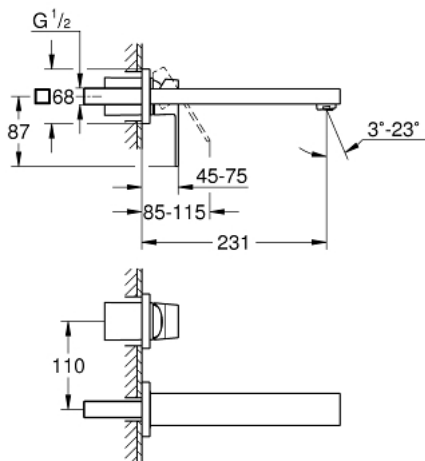

## 23 447 DC0 EUROCUBE TWO-HOLE BASIN MIXER M-SIZE

### PRODUCT DESCRIPTION

- Tyc: supersteel
- wall mounted
- for use with rough-in set 23 200
- without concealed body
- with metal plate
- metal lever
- GROHE LongLife finish
- GROHE AquaGuide adjustable mousseur 5.7 l/min
- center distance 110 mm
- projection 231 mm

### SPARE PARTS

- 1: Lever (Spare part-nr. 46802DC0)
  - 2: Flow straightener (Spare part-nr. 64451DC0)
  - 3: Extension (Spare part-nr. 46627000)\*
- \* Optional accessories