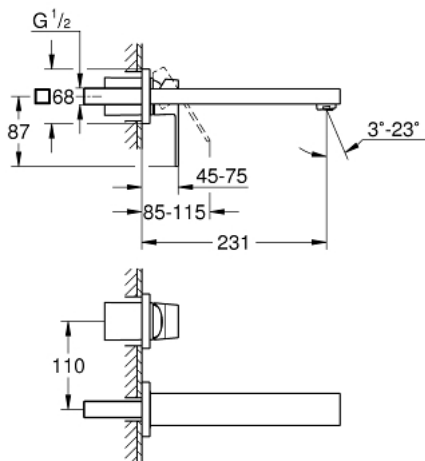

23 447 DC0 EUROCUBE TWO-HOLE BASIN MIXER M-SIZE

PRODUCT DESCRIPTION

- Tyc: supersteel
- wall mounted
- for use with rough-in set 23 200
- without concealed body
- with metal plate
- metal lever
- GROHE LongLife finish
- GROHE AquaGuide adjustable mousseur 5.7 l/min
- center distance 110 mm
- projection 231 mm

23 447 DC0 EUROCUBE TWO-HOLE BASIN MIXER M-SIZE

SPARE PARTS

- 1: Lever (Spare part-nr. 46802DC0)
 - 2: Flow straightener (Spare part-nr. 64451DC0)
 - 3: Extension (Spare part-nr. 46627000)*
- * Optional accessories