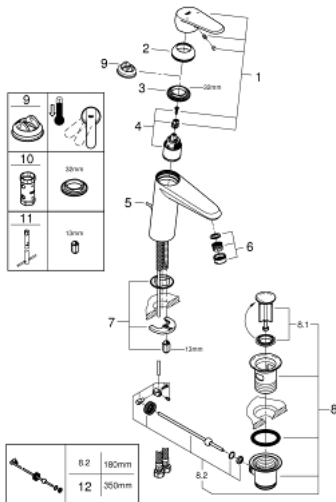

23 448 002 **EURODISC COSMOPOLITAN BASIN MIXER 1/2"**  
**M-SIZE**

**PRODUCT DESCRIPTION**

- Colour: chrome
- single hole installation
- metal lever
- GROHE SilkMove 35 mm ceramic cartridge
- adjustable flow rate limiter
- adjustable minimum flow rate 2.5 l/min
- GROHE LongLife finish
- GROHE EcoJoy - less water, perfect flow
- maximum flow rate (at 3 bar): 5 l/min
- GROHE FastFixation Plus installation system
- pop-up waste set 1 1/4"
- flexible connection hoses
- min. recommended pressure 1.0 bar

23 448 002 **EURODISC COSMOPOLITAN BASIN MIXER 1/2"**  
**M-SIZE**

**SPARE PARTS**

- 1: Lever (Spare part-nr. 46738000)
  - 2: Cap (Spare part-nr. 46492000)
  - 3: Screw coupling (Spare part-nr. 46460000)
  - 4: Cartridge (Spare part-nr. 46374000)
  - 5: Pop-up rod (Spare part-nr. 46739000)
  - 6: Mousseur (Spare part-nr. 48159000)
  - 7: Shank mounting kit (Spare part-nr. 46645000)
  - 8: Waste set 1 1/4" (Spare part-nr. 28910000)
  - 8.1: Plug (Spare part-nr. 07182000)
  - 8.2: Eccentric rod (Spare part-nr. 07052000)
  - 9: Temperature limiter (Spare part-nr. 46375000)\*
  - 10: Socket spanner (Spare part-nr. 19332000)\*
  - 11: Mounting wrench (Spare part-nr. 19017000)\*
  - 12: Eccentric rod (Spare part-nr. 07341000)\*
- \* Optional accessories