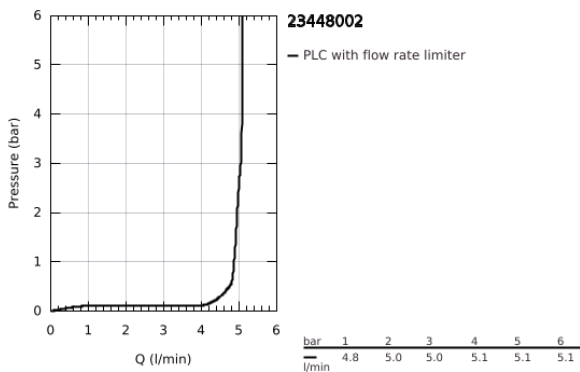

23 448 002 **EURODISC COSMOPOLITAN BASIN MIXER 1/2"**  
**M-SIZE**

**PRODUCT DESCRIPTION**

- Colour: chrome
- single hole installation
- metal lever
- GROHE SilkMove 35 mm ceramic cartridge
- adjustable flow rate limiter
- adjustable minimum flow rate 2.5 l/min
- GROHE LongLife finish
- GROHE EcoJoy - less water, perfect flow
- maximum flow rate (at 3 bar): 5 l/min
- GROHE FastFixation Plus installation system
- pop-up waste set 1 1/4"
- flexible connection hoses
- min. recommended pressure 1.0 bar

23 448 002 **EURODISC COSMOPOLITAN BASIN MIXER 1/2"**  
**M-SIZE**

**SPARE PARTS**

- 1: Lever (Spare part-nr. 46738000)
  - 2: Cap (Spare part-nr. 46492000)
  - 3: Screw coupling (Spare part-nr. 46460000)
  - 4: Cartridge (Spare part-nr. 46374000)
  - 5: Pop-up rod (Spare part-nr. 46739000)
  - 6: Mousseur (Spare part-nr. 48159000)
  - 7: Shank mounting kit (Spare part-nr. 46645000)
  - 8: Waste set 1 1/4" (Spare part-nr. 28910000)
  - 8.1: Plug (Spare part-nr. 07182000)
  - 8.2: Eccentric rod (Spare part-nr. 07052000)
  - 9: Temperature limiter (Spare part-nr. 46375000)\*
  - 10: Socket spanner (Spare part-nr. 19332000)\*
  - 11: Mounting wrench (Spare part-nr. 19017000)\*
  - 12: Eccentric rod (Spare part-nr. 07341000)\*
- \* Optional accessories