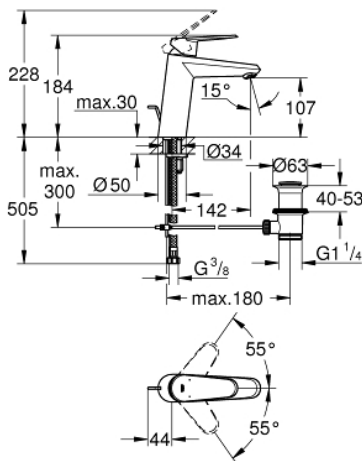

23 448 002 **EURODISC COSMOPOLITAN BASIN MIXER 1/2"**  
**M-SIZE**

**PRODUCT DESCRIPTION**

- Colour: chrome
- single hole installation
- metal lever
- GROHE SilkMove 35 mm ceramic cartridge
- adjustable flow rate limiter
- adjustable minimum flow rate 2.5 l/min
- GROHE LongLife finish
- GROHE EcoJoy - less water, perfect flow
- maximum flow rate (at 3 bar): 5 l/min
- GROHE FastFixation Plus installation system
- pop-up waste set 1 1/4"
- flexible connection hoses
- min. recommended pressure 1.0 bar

23 448 002 **EURODISC COSMOPOLITAN BASIN MIXER 1/2"**  
**M-SIZE**

**SPARE PARTS**

- 1: Lever (Spare part-nr. 46738000)
  - 2: Cap (Spare part-nr. 46492000)
  - 3: Screw coupling (Spare part-nr. 46460000)
  - 4: Cartridge (Spare part-nr. 46374000)
  - 5: Pop-up rod (Spare part-nr. 46739000)
  - 6: Mousseur (Spare part-nr. 48159000)
  - 7: Shank mounting kit (Spare part-nr. 46645000)
  - 8: Waste set 1 1/4" (Spare part-nr. 28910000)
  - 8.1: Plug (Spare part-nr. 07182000)
  - 8.2: Eccentric rod (Spare part-nr. 07052000)
  - 9: Temperature limiter (Spare part-nr. 46375000)\*
  - 10: Socket spanner (Spare part-nr. 19332000)\*
  - 11: Mounting wrench (Spare part-nr. 19017000)\*
  - 12: Eccentric rod (Spare part-nr. 07341000)\*
- \* Optional accessories