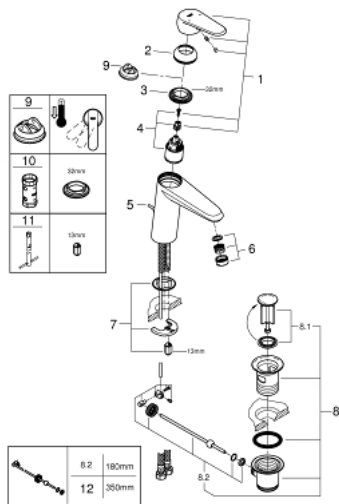

23 448 002 **EURODISC COSMOPOLITAN BASIN MIXER 1/2"**
M-SIZE

PRODUCT DESCRIPTION

- Tyc: Chrome
- single hole installation
- metal lever
- GROHE SilkMove 35 mm ceramic cartridge
- adjustable flow rate limiter
- adjustable minimum flow rate 2.5 l/min
- GROHE LongLife finish
- GROHE EcoJoy - Less water, perfect flow
- maximum flow rate (at 3 bar): 5 l/min
- GROHE FastFixation Plus installation system
- pop-up waste set 1 1/4"
- flexible connection hoses
- min. recommended pressure 1.0 bar

23 448 002 **EURODISC COSMOPOLITAN BASIN MIXER 1/2"**
M-SIZE

SPARE PARTS

- 1: Lever (Spare part-nr. 46738000)
 - 2: Cap (Spare part-nr. 46492000)
 - 3: Screw coupling (Spare part-nr. 46460000)
 - 4: Cartridge (Spare part-nr. 46374000)
 - 5: Pop-up rod (Spare part-nr. 46739000)
 - 6: Mousseur (Spare part-nr. 48159000)
 - 7: Shank mounting kit (Spare part-nr. 46645000)
 - 8: Waste set 1 1/4" (Spare part-nr. 28910000)
 - 8.1: Plug (Spare part-nr. 07182000)
 - 8.2: Eccentric rod (Spare part-nr. 07052000)
 - 9: Temperature limiter (Spare part-nr. 46375000)*
 - 10: Socket spanner (Spare part-nr. 19332000)*
 - 11: Mounting wrench (Spare part-nr. 19017000)*
 - 12: Eccentric rod (Spare part-nr. 07341000)*
- * Optional accessories