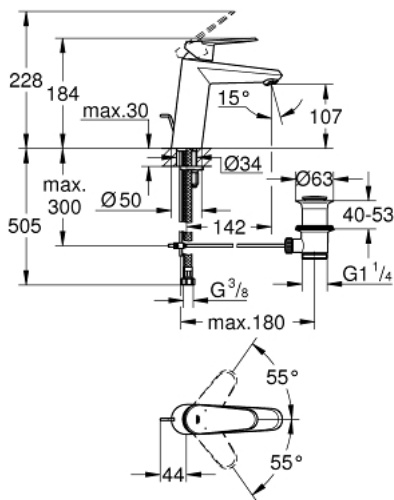

23 448 002 **EURODISC COSMOPOLITAN BASIN MIXER 1/2"**
M-SIZE

PRODUCT DESCRIPTION

- Tyc: Chrome
- single hole installation
- metal lever
- GROHE SilkMove 35 mm ceramic cartridge
- adjustable flow rate limiter
- adjustable minimum flow rate 2.5 l/min
- GROHE LongLife finish
- GROHE EcoJoy - Less water, perfect flow
- maximum flow rate (at 3 bar): 5 l/min
- GROHE FastFixation Plus installation system
- pop-up waste set 1 1/4"
- flexible connection hoses
- min. recommended pressure 1.0 bar

23 448 002 **EURODISC COSMOPOLITAN BASIN MIXER 1/2"**
M-SIZE

SPARE PARTS

- 1: Lever (Spare part-nr. 46738000)
 - 2: Cap (Spare part-nr. 46492000)
 - 3: Screw coupling (Spare part-nr. 46460000)
 - 4: Cartridge (Spare part-nr. 46374000)
 - 5: Pop-up rod (Spare part-nr. 46739000)
 - 6: Mousseur (Spare part-nr. 48159000)
 - 7: Shank mounting kit (Spare part-nr. 46645000)
 - 8: Waste set 1 1/4" (Spare part-nr. 28910000)
 - 8.1: Plug (Spare part-nr. 07182000)
 - 8.2: Eccentric rod (Spare part-nr. 07052000)
 - 9: Temperature limiter (Spare part-nr. 46375000)*
 - 10: Socket spanner (Spare part-nr. 19332000)*
 - 11: Mounting wrench (Spare part-nr. 19017000)*
 - 12: Eccentric rod (Spare part-nr. 07341000)*
- * Optional accessories