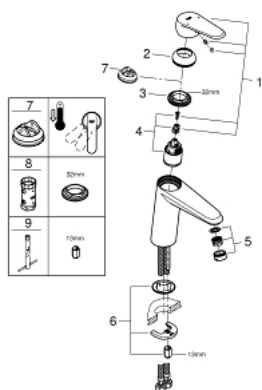

23 449 002 **EURODISC COSMOPOLITAN BASIN MIXER 1/2"**
M-SIZE

PRODUCT DESCRIPTION

- Colour: chrome
- single hole installation
- metal lever
- GROHE SilkMove 35 mm ceramic cartridge
- adjustable flow rate limiter
- adjustable minimum flow rate 2.5 l/min
- GROHE LongLife finish
- GROHE EcoJoy - less water, perfect flow
- maximum flow rate (at 3 bar): 5 l/min
- GROHE FastFixation installation system
- smooth body
- flexible connection hoses
- min. recommended pressure 1.0 bar

23 449 002 **EURODISC COSMOPOLITAN BASIN MIXER 1/2"**
M-SIZE

SPARE PARTS

- 1: Lever (Spare part-nr. 46738000)
- 2: Cap (Spare part-nr. 46492000)
- 3: Screw coupling (Spare part-nr. 46460000)
- 4: Cartridge (Spare part-nr. 46374000)
- 5: Mousseur (Spare part-nr. 48159000)
- 6: Shank mounting kit (Spare part-nr. 46645000)
- 7: Temperature limiter (Spare part-nr. 46375000)*
- 8: Socket spanner (Spare part-nr. 19332000)*
- 9: Mounting wrench (Spare part-nr. 19017000)*
- * Optional accessories