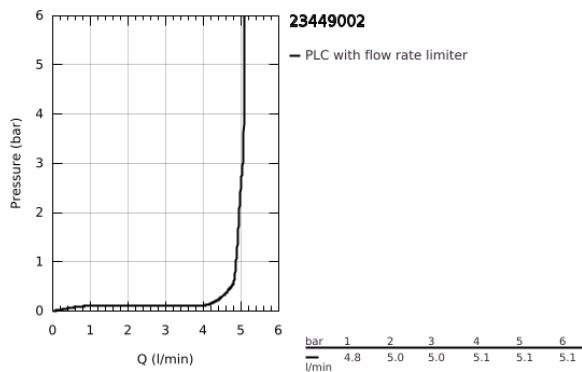

23 449 002 **EURODISC COSMOPOLITAN BASIN MIXER 1/2"**
M-SIZE

PRODUCT DESCRIPTION

- Colour: chrome
- single hole installation
- metal lever
- GROHE SilkMove 35 mm ceramic cartridge
- adjustable flow rate limiter
- adjustable minimum flow rate 2.5 l/min
- GROHE LongLife finish
- GROHE EcoJoy - less water, perfect flow
- maximum flow rate (at 3 bar): 5 l/min
- GROHE FastFixation installation system
- smooth body
- flexible connection hoses
- min. recommended pressure 1.0 bar

23 449 002 **EURODISC COSMOPOLITAN BASIN MIXER 1/2"**
M-SIZE

SPARE PARTS

- 1: Lever (Spare part-nr. 46738000)
- 2: Cap (Spare part-nr. 46492000)
- 3: Screw coupling (Spare part-nr. 46460000)
- 4: Cartridge (Spare part-nr. 46374000)
- 5: Mousseur (Spare part-nr. 48159000)
- 6: Shank mounting kit (Spare part-nr. 46645000)
- 7: Temperature limiter (Spare part-nr. 46375000)*
- 8: Socket spanner (Spare part-nr. 19332000)*
- 9: Mounting wrench (Spare part-nr. 19017000)*
- * Optional accessories