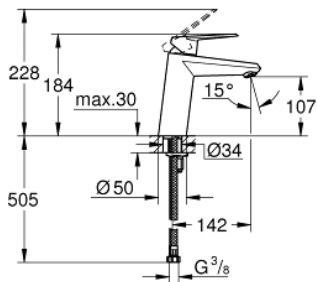

23 449 002 **EURODISC COSMOPOLITAN BASIN MIXER 1/2"**
M-SIZE

PRODUCT DESCRIPTION

- Colour: chrome
- single hole installation
- metal lever
- GROHE SilkMove 35 mm ceramic cartridge
- adjustable flow rate limiter
- adjustable minimum flow rate 2.5 l/min
- GROHE LongLife finish
- GROHE EcoJoy - less water, perfect flow
- maximum flow rate (at 3 bar): 5 l/min
- GROHE FastFixation installation system
- smooth body
- flexible connection hoses
- min. recommended pressure 1.0 bar

23 449 002 **EURODISC COSMOPOLITAN BASIN MIXER 1/2"**
M-SIZE

SPARE PARTS

- 1: Lever (Spare part-nr. 46738000)
- 2: Cap (Spare part-nr. 46492000)
- 3: Screw coupling (Spare part-nr. 46460000)
- 4: Cartridge (Spare part-nr. 46374000)
- 5: Mousseur (Spare part-nr. 48159000)
- 6: Shank mounting kit (Spare part-nr. 46645000)
- 7: Temperature limiter (Spare part-nr. 46375000)*
- 8: Socket spanner (Spare part-nr. 19332000)*
- 9: Mounting wrench (Spare part-nr. 19017000)*
- * Optional accessories