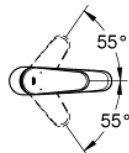

23 449 002 **EURODISC COSMOPOLITAN BASIN MIXER 1/2"**
M-SIZE

PRODUCT DESCRIPTION

- Colour: chrome
- single hole installation
- metal lever
- GROHE SilkMove 35 mm ceramic cartridge
- adjustable flow rate limiter
- adjustable minimum flow rate 2.5 l/min
- GROHE LongLife finish
- GROHE EcoJoy - less water, perfect flow
- maximum flow rate (at 3 bar): 5 l/min
- GROHE FastFixation installation system
- smooth body
- flexible connection hoses
- min. recommended pressure 1.0 bar

23 449 002 **EURODISC COSMOPOLITAN BASIN MIXER 1/2"**
M-SIZE

SPARE PARTS

- 1: Lever (Spare part-nr. 46738000)
- 2: Cap (Spare part-nr. 46492000)
- 3: Screw coupling (Spare part-nr. 46460000)
- 4: Cartridge (Spare part-nr. 46374000)
- 5: Mousseur (Spare part-nr. 48159000)
- 6: Shank mounting kit (Spare part-nr. 46645000)
- 7: Temperature limiter (Spare part-nr. 46375000)*
- 8: Socket spanner (Spare part-nr. 19332000)*
- 9: Mounting wrench (Spare part-nr. 19017000)*
- * Optional accessories