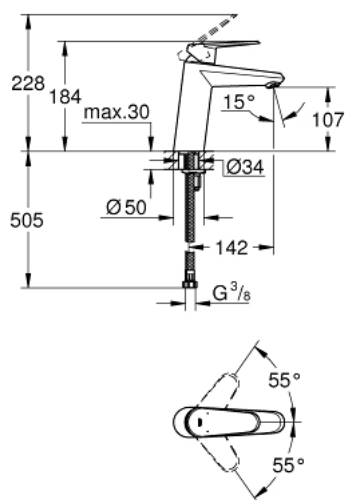

23 449 002 **EURODISC COSMOPOLITAN BASIN MIXER 1/2"**
M-SIZE

PRODUCT DESCRIPTION

- Tyc: Chrome
- single hole installation
- metal lever
- GROHE SilkMove 35 mm ceramic cartridge
- adjustable flow rate limiter
- adjustable minimum flow rate 2.5 l/min
- GROHE LongLife finish
- GROHE EcoJoy - Less water, perfect flow
- maximum flow rate (at 3 bar): 5 l/min
- GROHE FastFixation installation system
- smooth body
- flexible connection hoses
- min. recommended pressure 1.0 bar

23 449 002 **EURODISC COSMOPOLITAN BASIN MIXER 1/2"**
M-SIZE

SPARE PARTS

- 1: Lever (Spare part-nr. 46738000)
 - 2: Cap (Spare part-nr. 46492000)
 - 3: Screw coupling (Spare part-nr. 46460000)
 - 4: Cartridge (Spare part-nr. 46374000)
 - 5: Mousseur (Spare part-nr. 48159000)
 - 6: Shank mounting kit (Spare part-nr. 46645000)
 - 7: Temperature limiter (Spare part-nr. 46375000)*
 - 8: Socket spanner (Spare part-nr. 19332000)*
 - 9: Mounting wrench (Spare part-nr. 19017000)*
- * Optional accessories