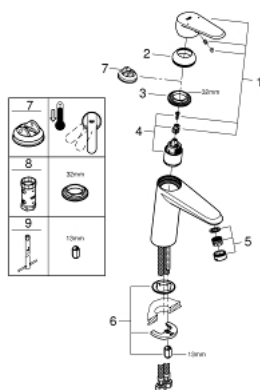

23 449 002 **EURODISC COSMOPOLITAN BASIN MIXER 1/2"**
M-SIZE

PRODUCT DESCRIPTION

- Tyc: Chrome
- single hole installation
- metal lever
- GROHE SilkMove 35 mm ceramic cartridge
- adjustable flow rate limiter
- adjustable minimum flow rate 2.5 l/min
- GROHE LongLife finish
- GROHE EcoJoy - Less water, perfect flow
- maximum flow rate (at 3 bar): 5 l/min
- GROHE FastFixation installation system
- smooth body
- flexible connection hoses
- min. recommended pressure 1.0 bar

23 449 002 **EURODISC COSMOPOLITAN BASIN MIXER 1/2"**
M-SIZE

SPARE PARTS

- 1: Lever (Spare part-nr. 46738000)
 - 2: Cap (Spare part-nr. 46492000)
 - 3: Screw coupling (Spare part-nr. 46460000)
 - 4: Cartridge (Spare part-nr. 46374000)
 - 5: Mousseur (Spare part-nr. 48159000)
 - 6: Shank mounting kit (Spare part-nr. 46645000)
 - 7: Temperature limiter (Spare part-nr. 46375000)*
 - 8: Socket spanner (Spare part-nr. 19332000)*
 - 9: Mounting wrench (Spare part-nr. 19017000)*
- * Optional accessories