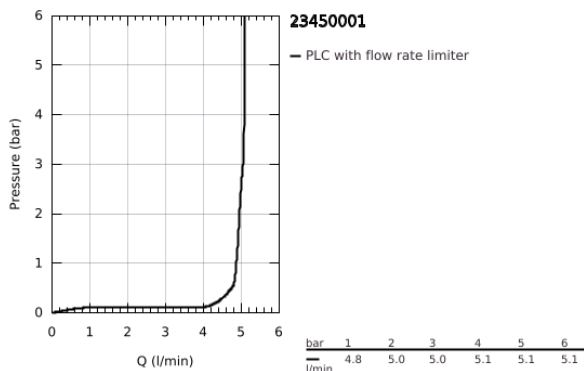

23 450 001 **CONCETTO BASIN MIXER 1/2"**
M-SIZE

PRODUCT DESCRIPTION

- Colour: chrome
- single hole installation
- metal lever
- GROHE SilkMove 28 mm ceramic cartridge
- with temperature limiter
- GROHE LongLife finish
- GROHE EcoJoy - less water, perfect flow
- maximum flow rate (at 3 bar): 5 l/min
- SpeedClean mousseur
- GROHE FastFixation rapid installation system
- pop-up waste set 1 1/4"
- flexible connection hoses
- min. recommended pressure 1.0 bar

23 450 001 **CONCETTO BASIN MIXER 1/2"**
M-SIZE

SPARE PARTS

- 1: Lever (Spare part-nr. 46753000)
- 2: retaining ring (Spare part-nr. 46715000)
- 3: Cartridge (Spare part-nr. 46580000)
- 4: Mousseur (Spare part-nr. 06574000)
- 5: Pop-up rod (Spare part-nr. 46739000)
- 6: Shank mounting kit (Spare part-nr. 46249000)
- 7: Waste set 1 1/4" (Spare part-nr. 28910000)
- 7.1: Plug (Spare part-nr. 07182000)
- 7.2: Eccentric rod (Spare part-nr. 07052000)
- 8: Mounting wrench (Spare part-nr. 19017000)*
- 9: Eccentric rod (Spare part-nr. 07341000)*
- 10: Base plate (Spare part-nr. 48165000)*