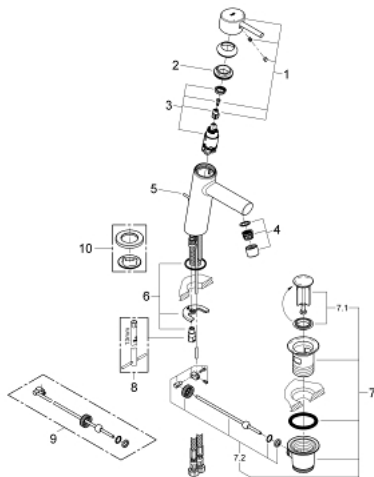

23 450 001 **CONCETTO BASIN MIXER 1/2"**
M-SIZE

PRODUCT DESCRIPTION

- Colour: chrome
- single hole installation
- metal lever
- GROHE SilkMove 28 mm ceramic cartridge
- with temperature limiter
- GROHE LongLife finish
- GROHE EcoJoy - less water, perfect flow
- maximum flow rate (at 3 bar): 5 l/min
- SpeedClean mousseur
- GROHE FastFixation rapid installation system
- pop-up waste set 1 1/4"
- flexible connection hoses
- min. recommended pressure 1.0 bar

23 450 001 **CONCETTO BASIN MIXER 1/2"**
M-SIZE

SPARE PARTS

- 1: Lever (Spare part-nr. 46753000)
- 2: retaining ring (Spare part-nr. 46715000)
- 3: Cartridge (Spare part-nr. 46580000)
- 4: Mousseur (Spare part-nr. 06574000)
- 5: Pop-up rod (Spare part-nr. 46739000)
- 6: Shank mounting kit (Spare part-nr. 46249000)
- 7: Waste set 1 1/4" (Spare part-nr. 28910000)
- 7.1: Plug (Spare part-nr. 07182000)
- 7.2: Eccentric rod (Spare part-nr. 07052000)
- 8: Mounting wrench (Spare part-nr. 19017000)*
- 9: Eccentric rod (Spare part-nr. 07341000)*
- 10: Base plate (Spare part-nr. 48165000)*