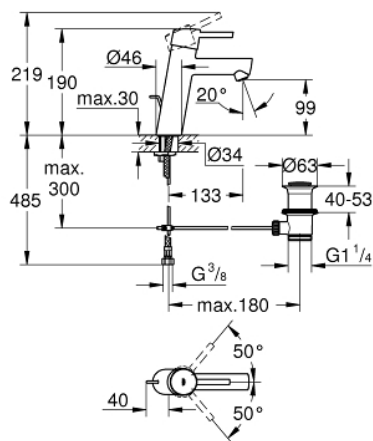

23 450 001 **CONCETTO BASIN MIXER 1/2"**
M-SIZE

PRODUCT DESCRIPTION

- Colour: chrome
- single hole installation
- metal lever
- GROHE SilkMove 28 mm ceramic cartridge
- with temperature limiter
- GROHE LongLife finish
- GROHE EcoJoy - less water, perfect flow
- maximum flow rate (at 3 bar): 5 l/min
- SpeedClean mousseur
- GROHE FastFixation rapid installation system
- pop-up waste set 1 1/4"
- flexible connection hoses
- min. recommended pressure 1.0 bar

23 450 001 **CONCETTO BASIN MIXER 1/2"**
M-SIZE

SPARE PARTS

- 1: Lever (Spare part-nr. 46753000)
- 2: retaining ring (Spare part-nr. 46715000)
- 3: Cartridge (Spare part-nr. 46580000)
- 4: Mousseur (Spare part-nr. 06574000)
- 5: Pop-up rod (Spare part-nr. 46739000)
- 6: Shank mounting kit (Spare part-nr. 46249000)
- 7: Waste set 1 1/4" (Spare part-nr. 28910000)
- 7.1: Plug (Spare part-nr. 07182000)
- 7.2: Eccentric rod (Spare part-nr. 07052000)
- 8: Mounting wrench (Spare part-nr. 19017000)*
- 9: Eccentric rod (Spare part-nr. 07341000)*
- 10: Base plate (Spare part-nr. 48165000)*