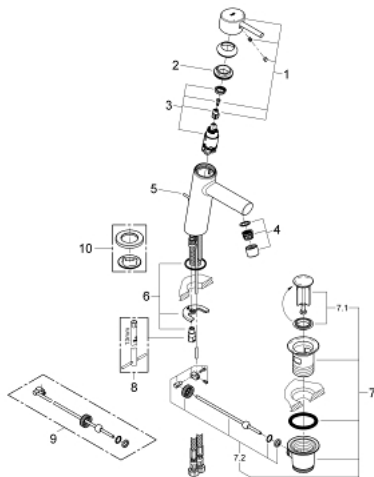

23 450 001 **CONCETTO BASIN MIXER 1/2"**
M-SIZE

PRODUCT DESCRIPTION

- Tyc: Chrome
- single hole installation
- metal lever
- GROHE SilkMove 28 mm ceramic cartridge
- with temperature limiter
- GROHE LongLife finish
- GROHE EcoJoy - Less water, perfect flow
- maximum flow rate (at 3 bar): 5 l/min
- SpeedClean mousseur
- GROHE FastFixation rapid installation system
- pop-up waste set 1 1/4"
- flexible connection hoses
- min. recommended pressure 1.0 bar

23 450 001 **CONCETTO BASIN MIXER 1/2"**
M-SIZE

SPARE PARTS

- 1: Lever (Spare part-nr. 46753000)
- 2: Fitting ring (Spare part-nr. 46715000)
- 3: Cartridge (Spare part-nr. 46580000)
- 4: Mousseur (Spare part-nr. 06574000)
- 5: Pop-up rod (Spare part-nr. 46739000)
- 6: Shank mounting kit (Spare part-nr. 46249000)
- 7: Waste set 1 1/4" (Spare part-nr. 28910000)
- 7.1: Plug (Spare part-nr. 07182000)
- 7.2: Eccentric rod (Spare part-nr. 07052000)
- 8: Mounting wrench (Spare part-nr. 19017000)*
- 9: Eccentric rod (Spare part-nr. 07341000)*
- 10: Base plate (Spare part-nr. 48165000)*