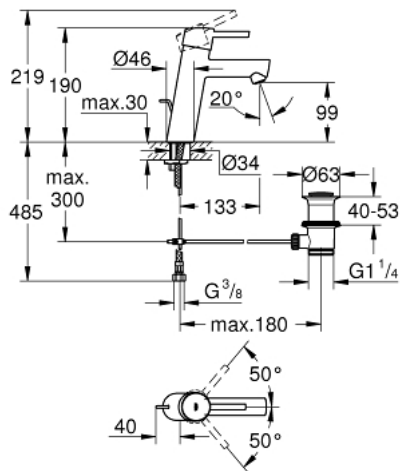

23 450 001 **CONCETTO BASIN MIXER 1/2"**
M-SIZE

PRODUCT DESCRIPTION

- Tyc: Chrome
- single hole installation
- metal lever
- GROHE SilkMove 28 mm ceramic cartridge
- with temperature limiter
- GROHE LongLife finish
- GROHE EcoJoy - Less water, perfect flow
- maximum flow rate (at 3 bar): 5 l/min
- SpeedClean mousseur
- GROHE FastFixation rapid installation system
- pop-up waste set 1 1/4"
- flexible connection hoses
- min. recommended pressure 1.0 bar

23 450 001 **CONCETTO BASIN MIXER 1/2"**
M-SIZE

SPARE PARTS

- 1: Lever (Spare part-nr. 46753000)
- 2: Fitting ring (Spare part-nr. 46715000)
- 3: Cartridge (Spare part-nr. 46580000)
- 4: Mousseur (Spare part-nr. 06574000)
- 5: Pop-up rod (Spare part-nr. 46739000)
- 6: Shank mounting kit (Spare part-nr. 46249000)
- 7: Waste set 1 1/4" (Spare part-nr. 28910000)
- 7.1: Plug (Spare part-nr. 07182000)
- 7.2: Eccentric rod (Spare part-nr. 07052000)
- 8: Mounting wrench (Spare part-nr. 19017000)*
- 9: Eccentric rod (Spare part-nr. 07341000)*
- 10: Base plate (Spare part-nr. 48165000)*